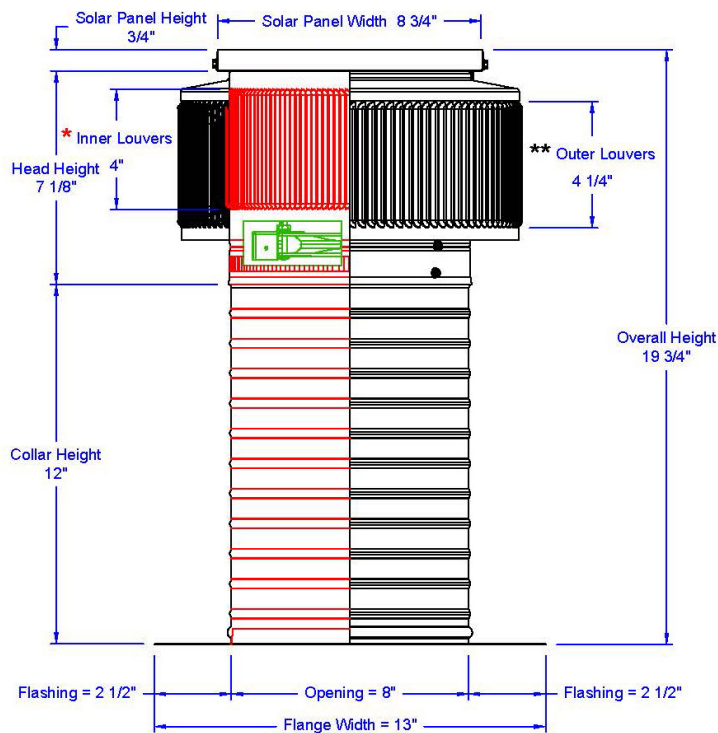

## Aura Solar Attic Fan

Model Number: ASF-8-C12 | 8" Diameter 12" Tall Collar

- Solar Panel only works in bright, direct sunlight
- The exhaust fan will also work passively by using wind power
- Fan is available with optional Shut-Off Switch and Tandem Solar Panels
- Louvers are designed to prevent rain, snow and wildlife from entering
- Solar Panel is made of high transparent low iron, tempered glass
- Fan head is removable for easy installation and maintenance
- Constructed of durable rust-free aluminum
- 1 year warranty

### Dimensions & Specifications

<b>Total CFM:</b>	
365 @ 0.1SP	
<b>Motor Type: Case Fan</b>	
<b>Solar Panel:</b>	5W
<b>Number of Fans:</b>	1
<b>Voltage:</b>	12
<b>Fan Wattage:</b>	3.6
<b>Total Wattage:</b>	3.6
<b>Net Free Vent Area</b>	
(sq. inches)	(sq. feet)
<b>50</b>	<b>0.35</b>