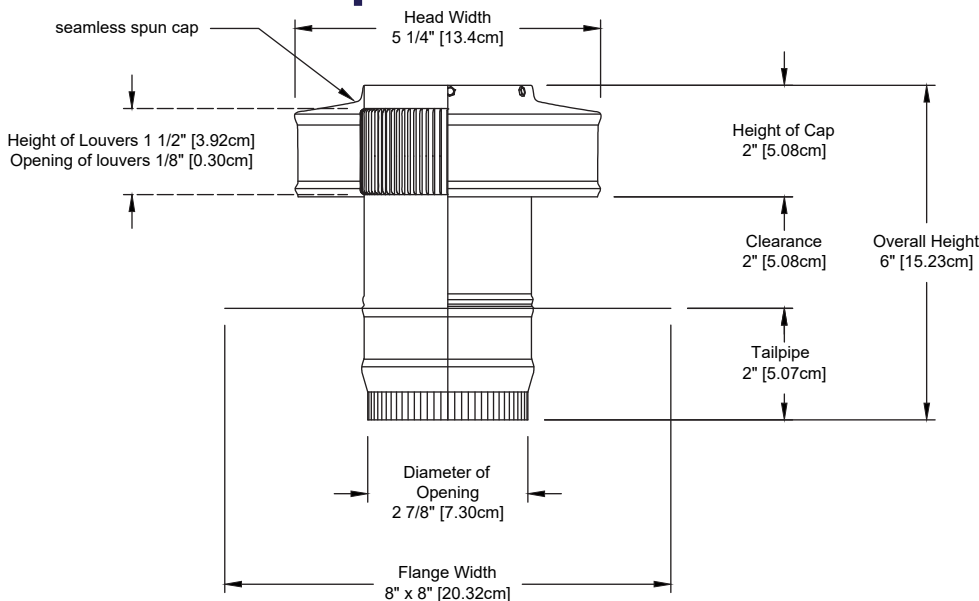

## Round Back Roof Jack Vent Cap

Model Number: *RBV-3-C2-TP* | 3" Diameter 2" Tall Collar

- Great for exhausting out bathroom fans and range hoods
- Comes with a 2 inch tail pipe adapter to connect to duct work
- Prevents rain, snow and wildlife from entering
- Air flows freely through the inner louvers
- Constructed of durable rust-free aluminum
- Powder coating available in over 40 colors
- 5 Year Warranty

### Dimensions & Specifications

Pitch Capacity	
Min.	Max.
<b>3/12</b>	<b>12/12</b>
Net Free Vent Area	
(sq. inches)	(sq. feet)
<b>7</b>	<b>0.05</b>
Application per Sq. Foot	
(1/150)	(1/300)
<b>15</b>	<b>30</b>