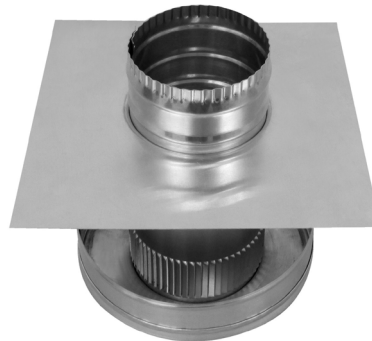

Round Back Roof Jack Vent Cap

Model Number: *RBV-4-C4-TP* | 4" Diameter 4" Tall Collar

- Great for exhausting out bathroom fans and range hoods
- Comes with a 2 inch tail pipe adapter to connect to duct work
- Prevents rain, snow and wildlife from entering
- Air flows freely through the inner louvers
- Constructed of durable rust-free aluminum
- Powder coating available in over 40 colors
- 5 Year Warranty

Dimensions & Specifications

Pitch Capacity	
Min.	Max.
3/12	12/12
Net Free Vent Area	
(sq. inches)	(sq. feet)
12	0.08
Application per Sq. Foot	
(1/150)	(1/300)
25	50