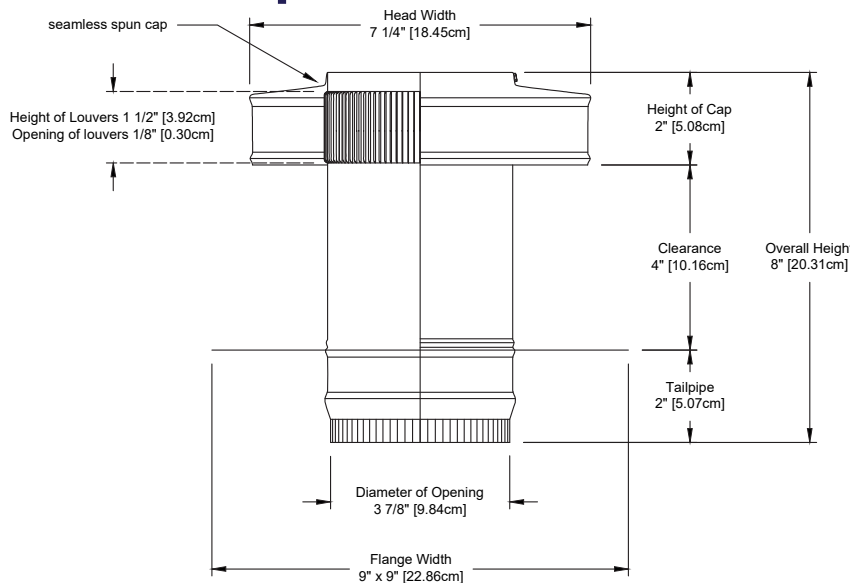

Round Back Roof Jack Vent Cap

Model Number: *RBV-4-C4-TP* | 4" Diameter 4" Tall Collar

- Great for exhausting out bathroom fans and range hoods
- Comes with a 2 inch tail pipe adapter to connect to duct work
- Prevents rain, snow and wildlife from entering
- Air flows freely through the inner louvers
- Constructed of durable rust-free aluminum
- Powder coating available in over 40 colors
- 5 Year Warranty

Dimensions & Specifications

Pitch Capacity	
Min.	Max.
3/12	12/12
Net Free Vent Area	
(sq. inches)	(sq. feet)
12	0.08
Application per Sq. Foot	
(1/150)	(1/300)
25	50