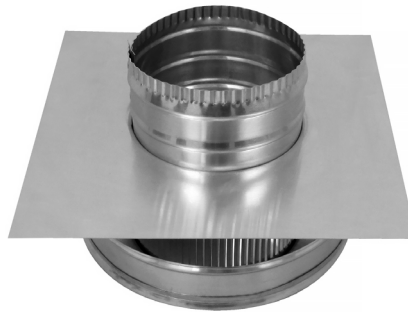

Round Back Roof Jack Vent Cap

Model Number: *RBV-5-C2-TP* | 5" Diameter 2" Tall Collar

- Great for exhausting out bathroom fans and range hoods
- Comes with a 2 inch tail pipe adapter to connect to duct work
- Prevents rain, snow and wildlife from entering
- Air flows freely through the inner louvers
- Constructed of durable rust-free aluminum
- Powder coating available in over 40 colors
- 5 Year Warranty

Dimensions & Specifications

Pitch Capacity	
Min.	Max.
3/12	12/12
Net Free Vent Area	
(sq. inches)	(sq. feet)
19	0.13
Application per Sq. Foot	
(1/150)	(1/300)
39	79