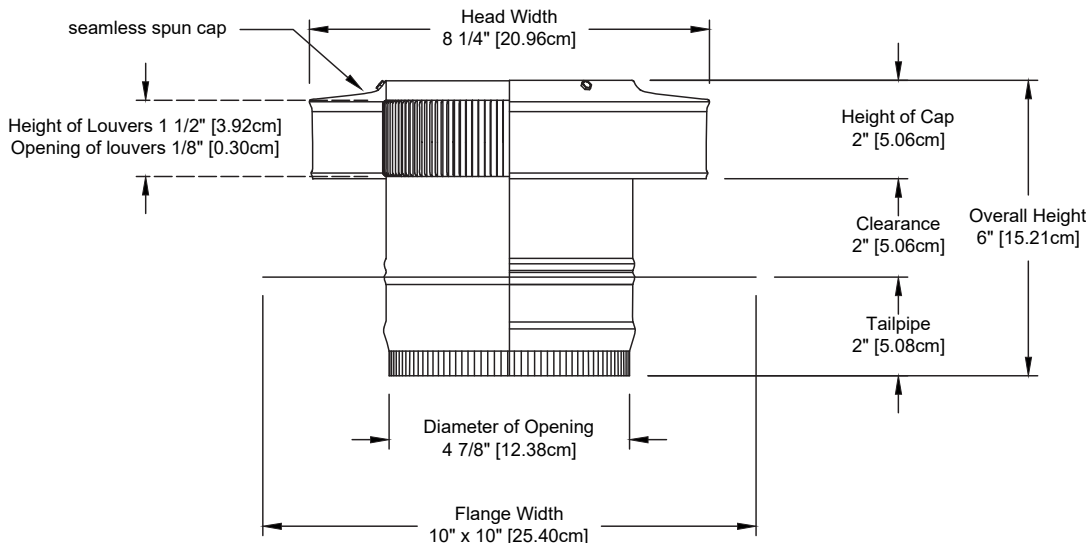

Round Back Roof Jack Vent Cap

Model Number: *RBV-5-C2-TP* | 5" Diameter 2" Tall Collar

- Great for exhausting out bathroom fans and range hoods
- Comes with a 2 inch tail pipe adapter to connect to duct work
- Prevents rain, snow and wildlife from entering
- Air flows freely through the inner louvers
- Constructed of durable rust-free aluminum
- Powder coating available in over 40 colors
- 5 Year Warranty

Dimensions & Specifications

Pitch Capacity	
Min.	Max.
3/12	12/12
Net Free Vent Area	
(sq. inches)	(sq. feet)
19	0.13
Application per Sq. Foot	
(1/150)	(1/300)
39	79