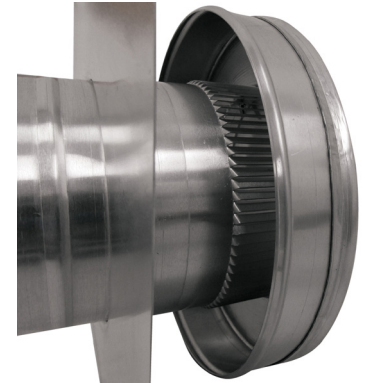

Round Back Roof Jack Vent Cap

Model Number: *RBV-5-C2-TP* | 5" Diameter 2" Tall Collar

- Great for exhausting out bathroom fans and range hoods
- Comes with a 2 inch tail pipe adapter to connect to duct work
- Prevents rain, snow and wildlife from entering
- Air flows freely through the inner louvers
- Constructed of durable rust-free aluminum
- Powder coating available in over 40 colors
- 5 Year Warranty