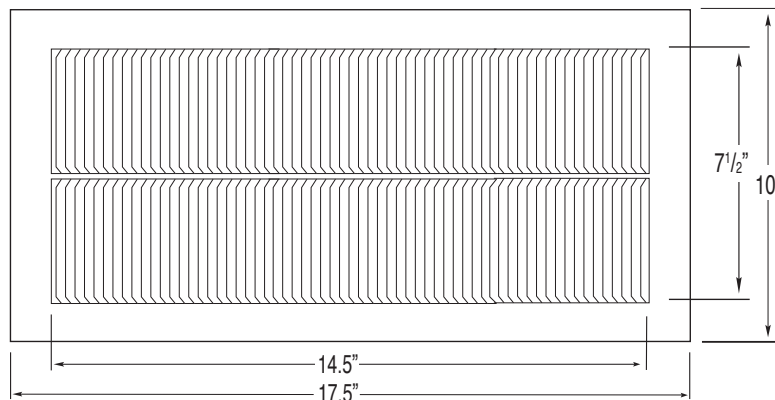

DIMENSIONS & SPECIFICATIONS

Length of Louvers	Overall Length	Free Air Space		Application per Sq. Ft.	
		(sq. in.)	(sq. ft.)	(1/150)	(1/300)
(in.)	(in.)				
14.5	17.5	80	0.56	168	336