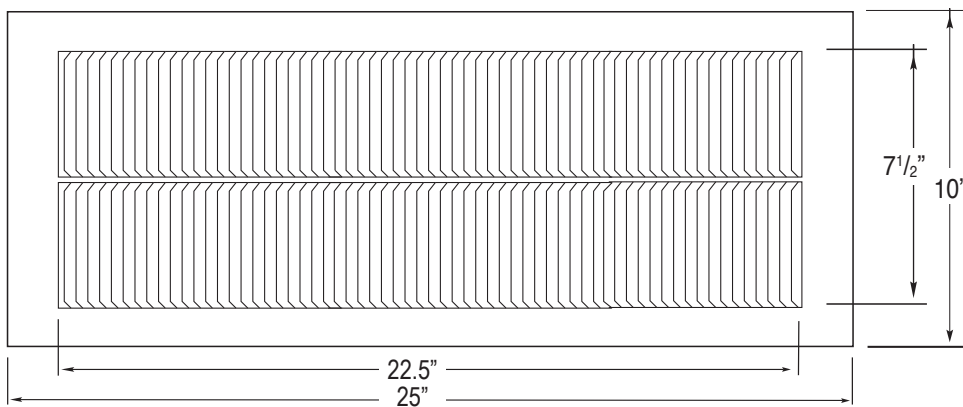

Under Eave Soffit Vent

Model Number: SV-W10-L25 | 10" Wide and 25" Long

- Under Eave Soffit Vents allow fresh outside air to enter the attic
- Soffit Vents are essential for completing attic ventilation
- Vents come with predrilled holes
- Louvers are designed to prevent rain, snow, and wildlife from entering
- Constructed of durable rust-free aluminum
- Colors are available

Dimensions & Specifications

Louver Length	
22.5 in	
Overall Length	
25 in	
Free Air Space	
(sq. inches)	(sq. feet)
80	0.56
Application per Sq. Ft.	
(1/150)	(1/300)
168	336