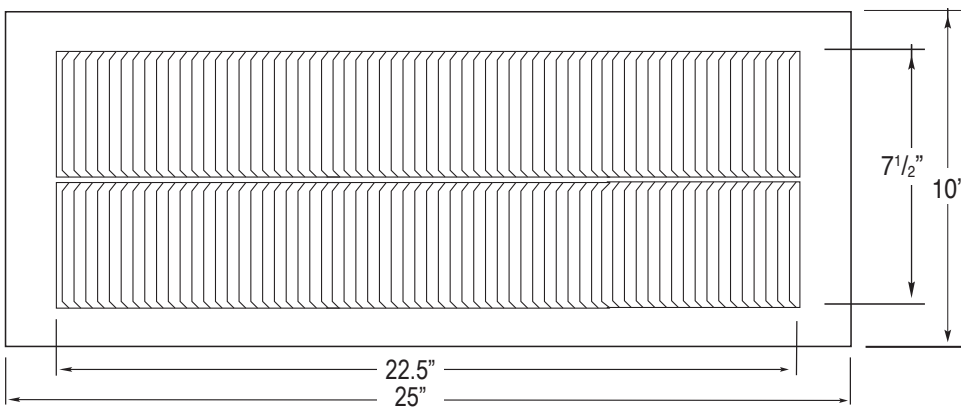

Under Eave Soffit Vent

Model Number: SV-W10-L25 | 10" Wide and 25" Long

- Under Eave Soffit Vents allow fresh outside air to enter the attic
- Soffit Vents are essential for completing attic ventilation
- Louvers are designed to prevent rain, snow, insects and animals from entering
- Constructed of durable rust-free aluminum
- Colors are available

Dimensions & Specifications

Louver Length	
22.5 in	
Overall Length	
25 in	
Free Air Space	
(sq. inches)	(sq. feet)
80	0.56
Application per Sq. Ft.	
(1/150)	(1/300)
168	336