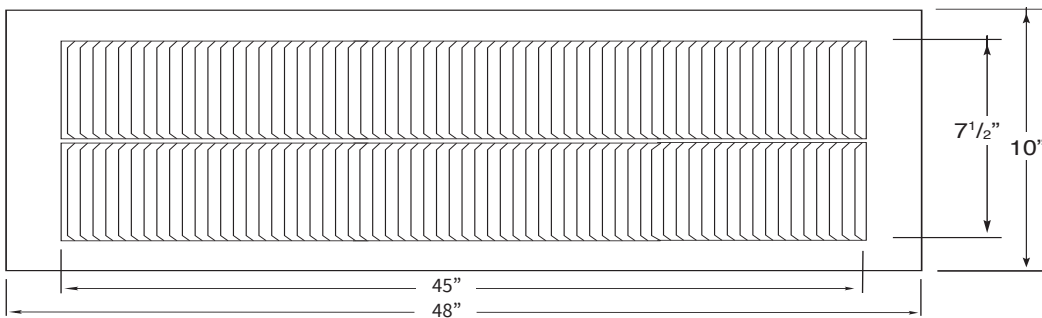

## Under Eave Soffit Vent

Model Number: SV-W10-L48 | 10" Wide and 48" Long

- Under Eave Soffit Vents allow fresh outside air to enter the attic
- Soffit Vents are essential for completing attic ventilation
- Louvers are designed to prevent rain, snow, insects and animals from entering
- Constructed of durable rust-free aluminum
- Colors are available

### Dimensions & Specifications

Louver Length
45 in
Overall Length
48 in