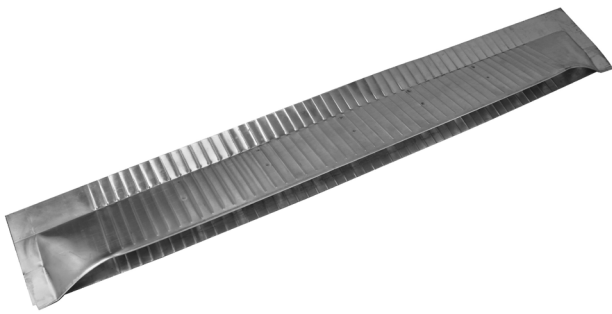

Universal Vent

Model Number: UV-90 | 90 Sq. in. NFA

- Can be used as either an exhaust vent or intake vent
- Used for ventilating parapet walls and steep slope roofs
- Louvers prevent rain, snow, insects & animals from entering
- Constructed of durable rust-free aluminum
- UL Certified, Florida State, Texas Insurance & California Fire Code approved
- Tested to withstand wind pressure of 200+ mph