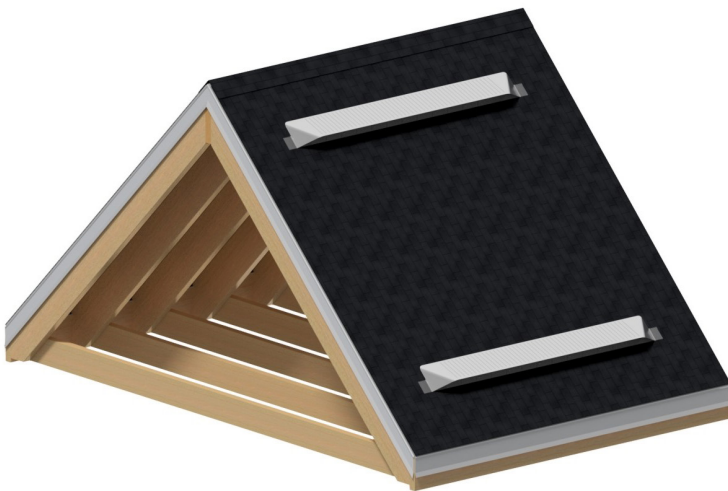

Universal Vent

Model Number: UV-90 | 90 Sq. in. NFA

- Can be used as either an exhaust vent or intake vent
- Used for ventilating parapet walls and steep slope roofs
- Louvers prevent rain, snow, insects & animals from entering
- Constructed of durable rust-free aluminum
- UL Certified, Florida State, Texas Insurance & California Fire Code approved
- Tested to withstand wind pressure of 200+ mph