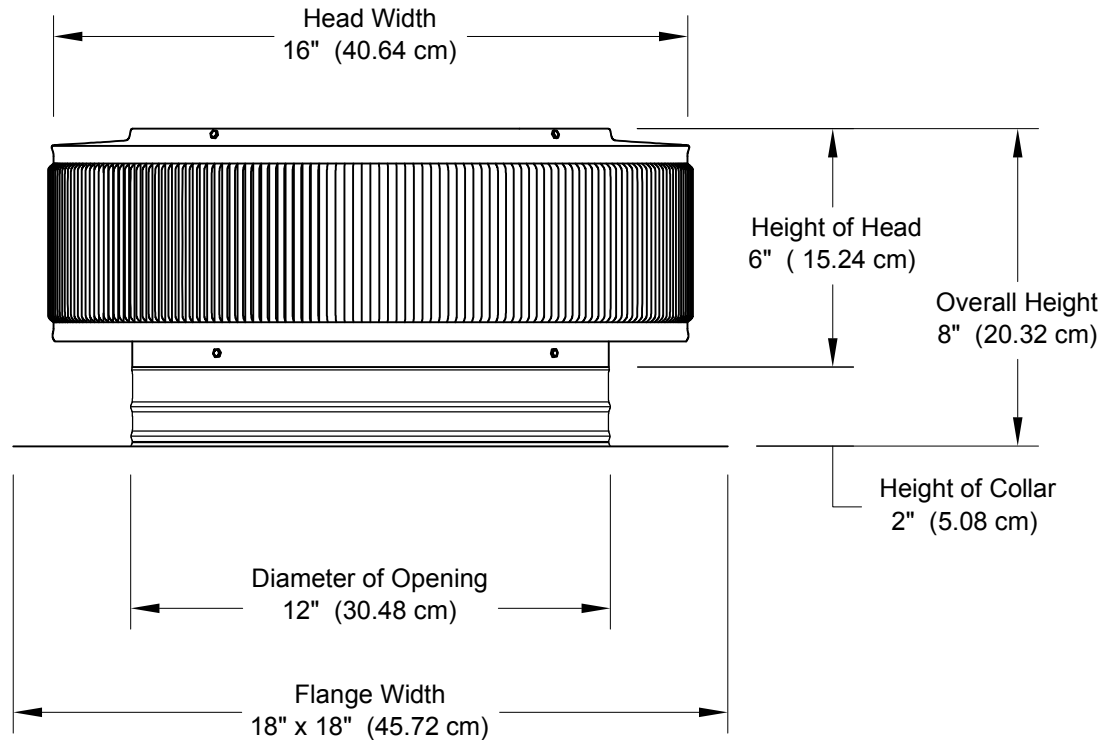

Aura Vent: Model AV-12-C02

12" Diameter with 02" Collar and Square Flange

- All Aluminum construction will never rust
- Exhausts air like a turbine with no moving parts
- No snow or rain infiltration
- Low profile- does not need to be removed for high winds
- Tested to 200 mph

minimum pitch capacity	maximum pitch capacity (std vent)	maximum pitch capacity (modified)	Weight lbs (kg)
3/12	7/12	12/12	3.2 (1.5)

Net Free Area		Application Per Square ft (meters)	
square inches (cm)	square foot (meters)	1/150	1/300
113 (287)	0.78 (0.24)	225 (68.58)	450 (137.16)