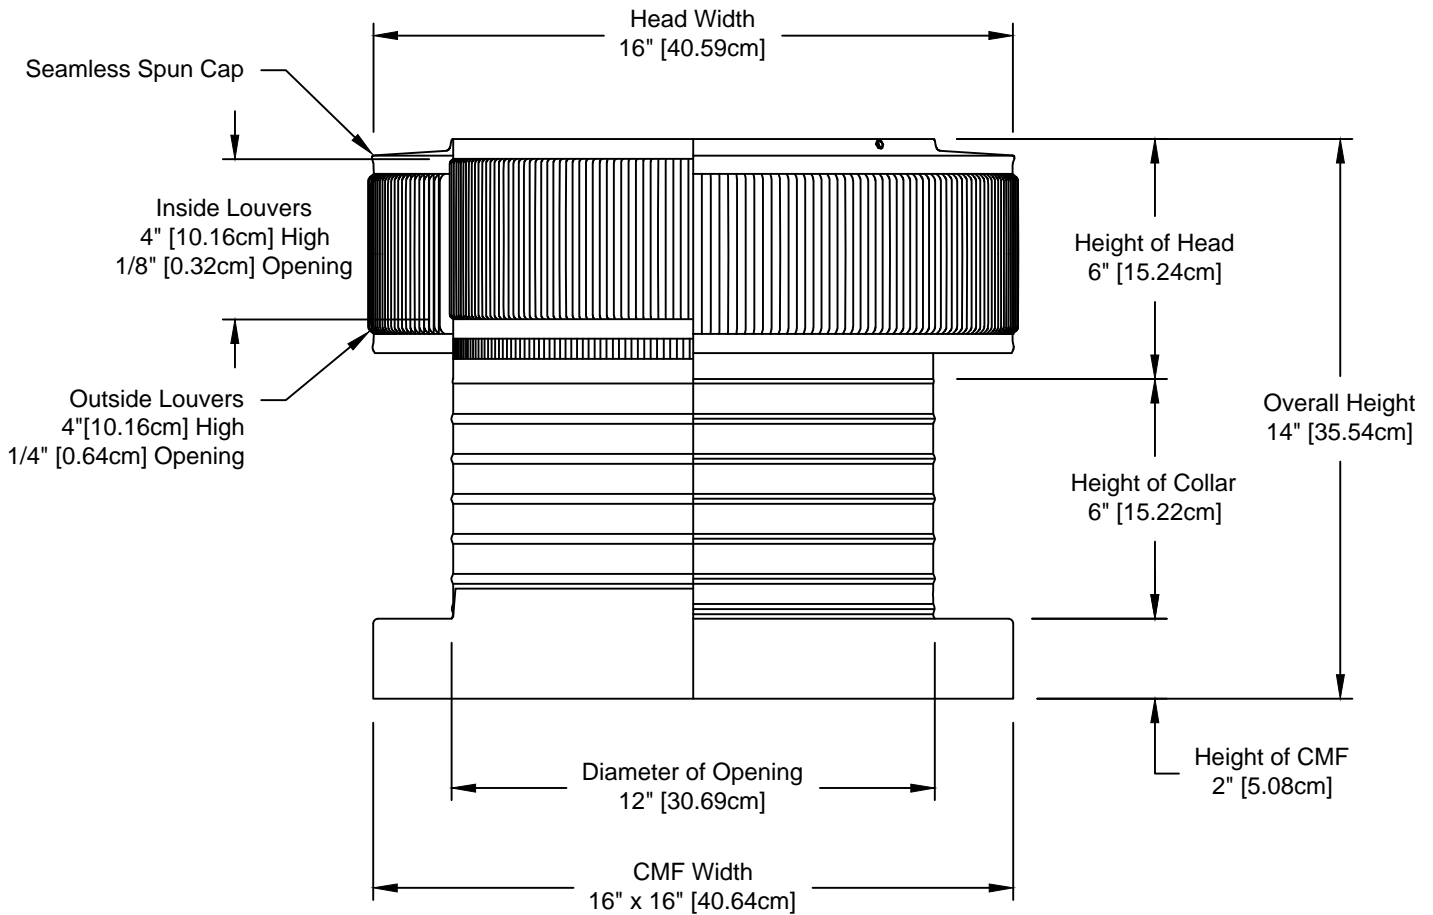

Aura Vent: Model AV-12-C6-CMF

12" Diameter with 6" Collar and Curb Mount Flange [CMF]

- All Aluminum construction will never rust
- Exhausts air like a turbine with no moving parts
- No snow or rain infiltration
- low profile- does not need to be removed for high winds
- Tested to 200 mph

Net free area		Application per. sq. ft. [meters]	
square inches [cm]	square foot [meters]	1/150	1/300
113 [287]	0.78 [0.24]	225 [68.58]	450 [137.16]

Active Ventilation Products, Inc.

311 First Street, Newburgh, NY 12550-4857