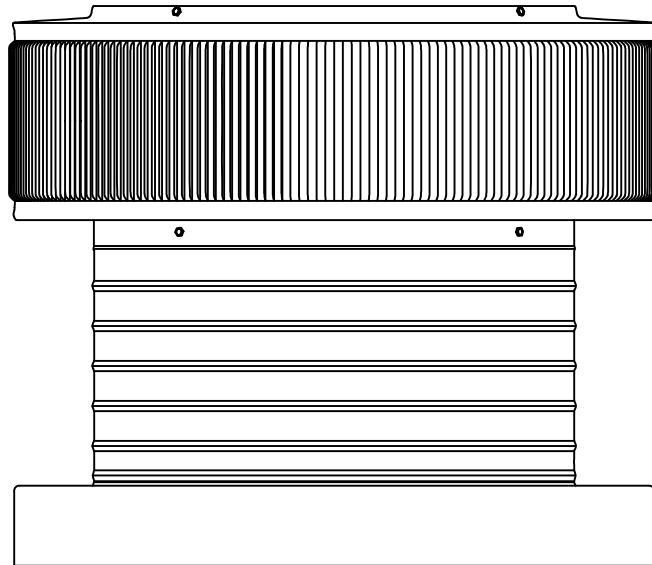

Aura Vent: Model AV-12-C6-CMF

12" Diameter with 6" Collar and Curb Mount Flange [CMF]

- All Aluminum construction will never rust
- Exhausts air like a turbine with no moving parts
- No snow or rain infiltration
- low profile- does not need to be removed for high winds
- Tested to 200 mph

Net free area		Application per. sq. ft. [meters]	
square inches [cm]	square foot [meters]	1/150	1/300
113 [287]	0.78 [0.24]	225 [68.58]	450 [137.16]

Active Ventilation Products, Inc.

311 First Street, Newburgh, NY 12550-4857