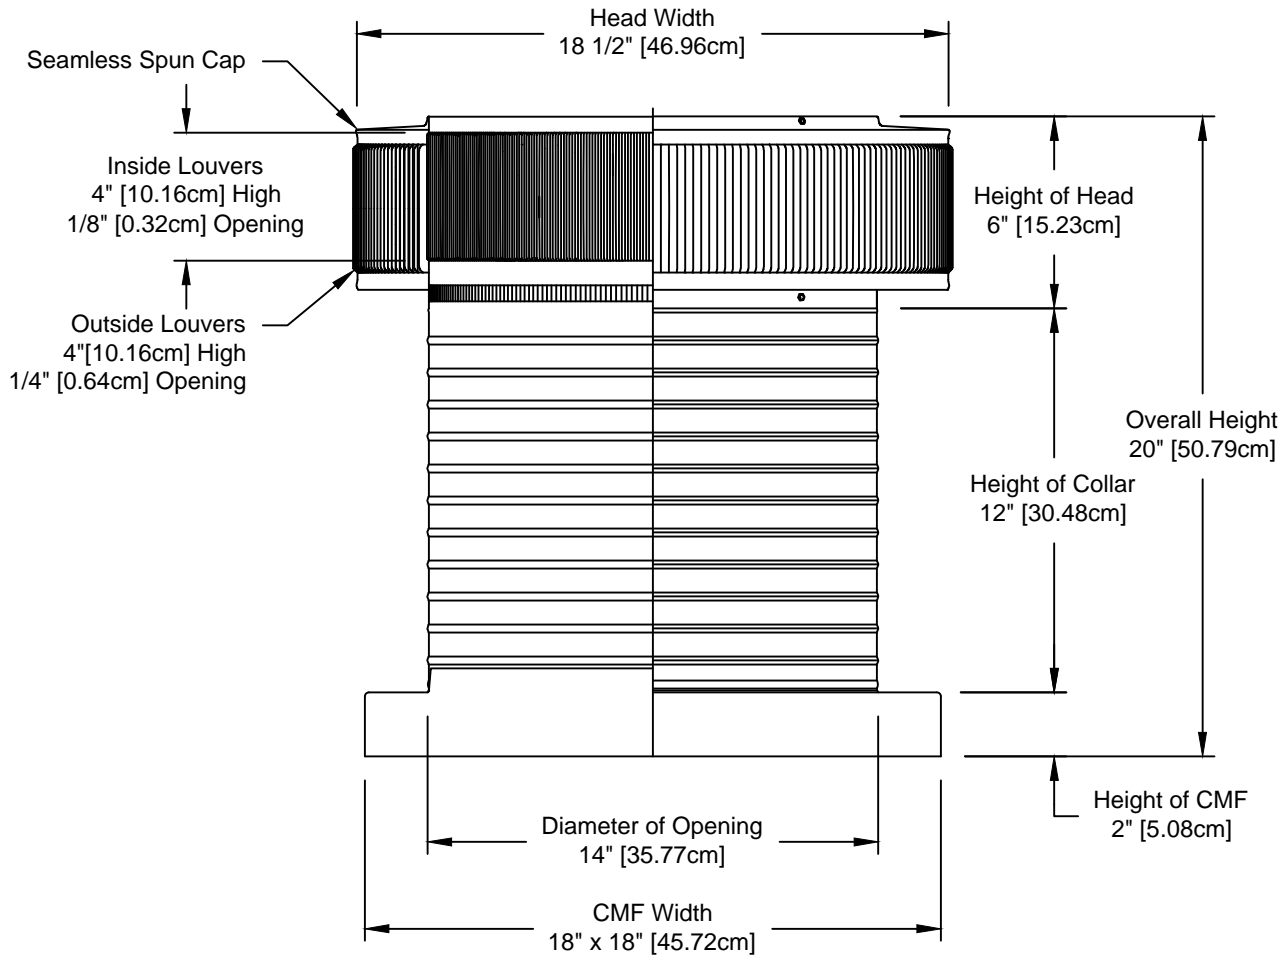

Aura Vent: Model AV-14-C12-CMF

14" Diameter with 12" Collar and Curb Mount Flange [CMF]

- All Aluminum construction will never rust
- Exhausts air like a turbine with no moving parts
- No snow or rain infiltration
- low profile- does not need to be removed for high winds
- Tested to 200 mph

Net free area		Application per. sq. ft. [meters]	
square inches [cm]	square foot [meters]		
144 [366]	1.0 [0.30]	1/150	1/300
		300 [91.44]	600 [182.88]

Active Ventilation Products, Inc.

311 First Street, Newburgh, NY 12550-4857