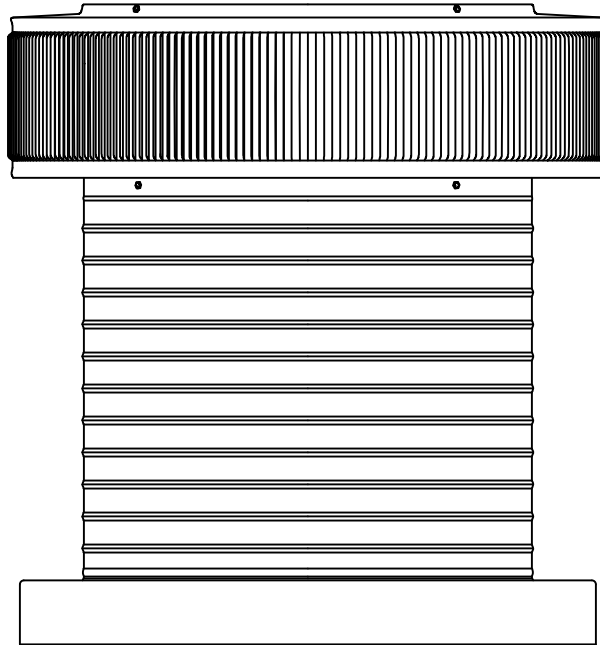

## Aura Vent: Model AV-14-C12-CMF

### 14" Diameter with 12" Collar and Curb Mount Flange [CMF]

- All Aluminum construction will never rust
- Exhausts air like a turbine with no moving parts
- No snow or rain infiltration
- low profile- does not need to be removed for high winds
- Tested to 200 mph