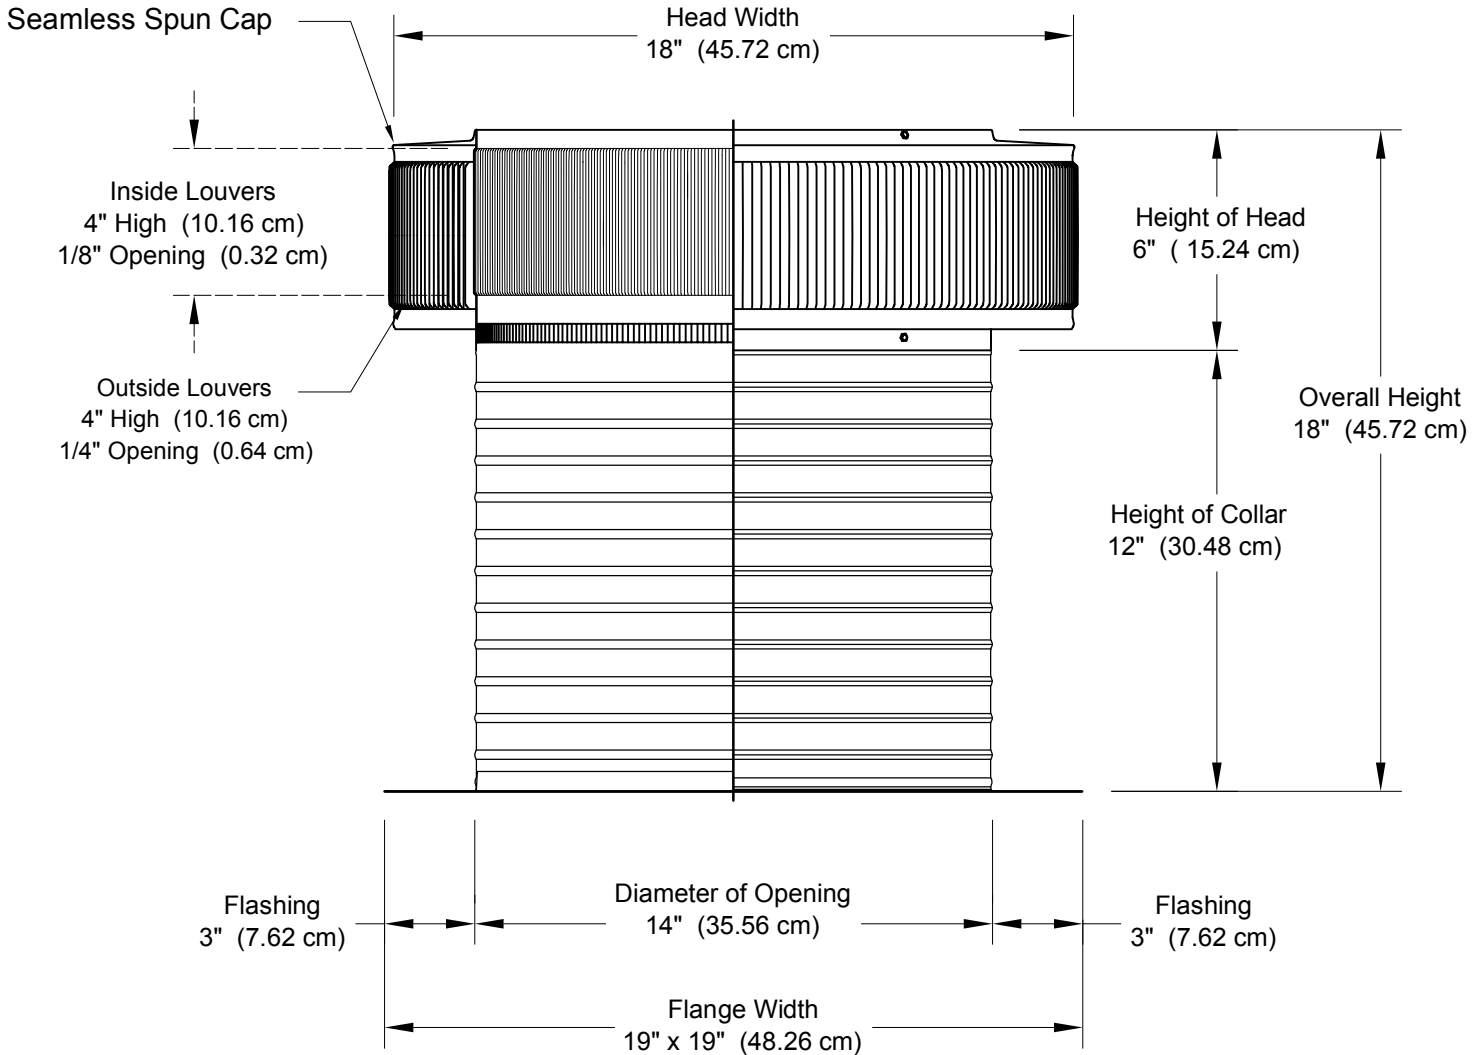

Aura Vent: Model AV-14-C12

14" Diameter with 12" Collar and Square Flange

- All Aluminum construction will never rust
- Exhausts air like a turbine with no moving parts
- No snow or rain infiltration
- Low profile- does not need to be removed for high winds
- Tested to 200 mph

minimum pitch capacity	maximum pitch capacity (std vent)	maximum pitch capacity (modified)	Weight lbs (kg)
0/12	6/12	12/12	5.2 (2.4)

Net Free Area		Application Per Square ft (meters)	
square inches (cm)	square foot (meters)	1/150	1/300
144 (366)	1.0 (0.30)	300 (91.44)	600 (182.88)