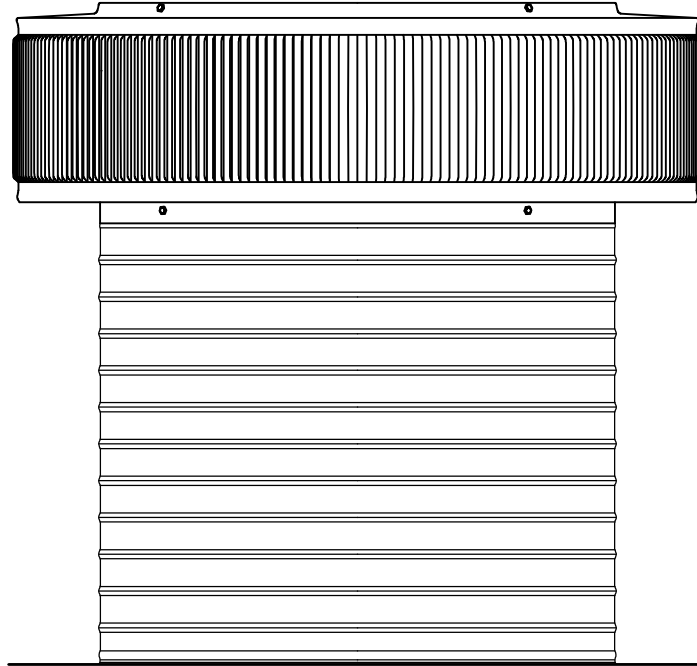

Aura Vent: Model AV-14-C12

14" Diameter with 12" Collar and Square Flange

- All Aluminum construction will never rust
- Exhausts air like a turbine with no moving parts
- No snow or rain infiltration
- Low profile- does not need to be removed for high winds
- Tested to 200 mph

minimum pitch capacity	maximum pitch capacity (std vent)	maximum pitch capacity (modified)	Weight lbs (kg)
0/12	6/12	12/12	5.2 (2.4)

Net Free Area		Application Per Square ft (meters)	
square inches (cm)	square foot (meters)	1/150	1/300
144 (366)	1.0 (0.30)	300 (91.44)	600 (182.88)