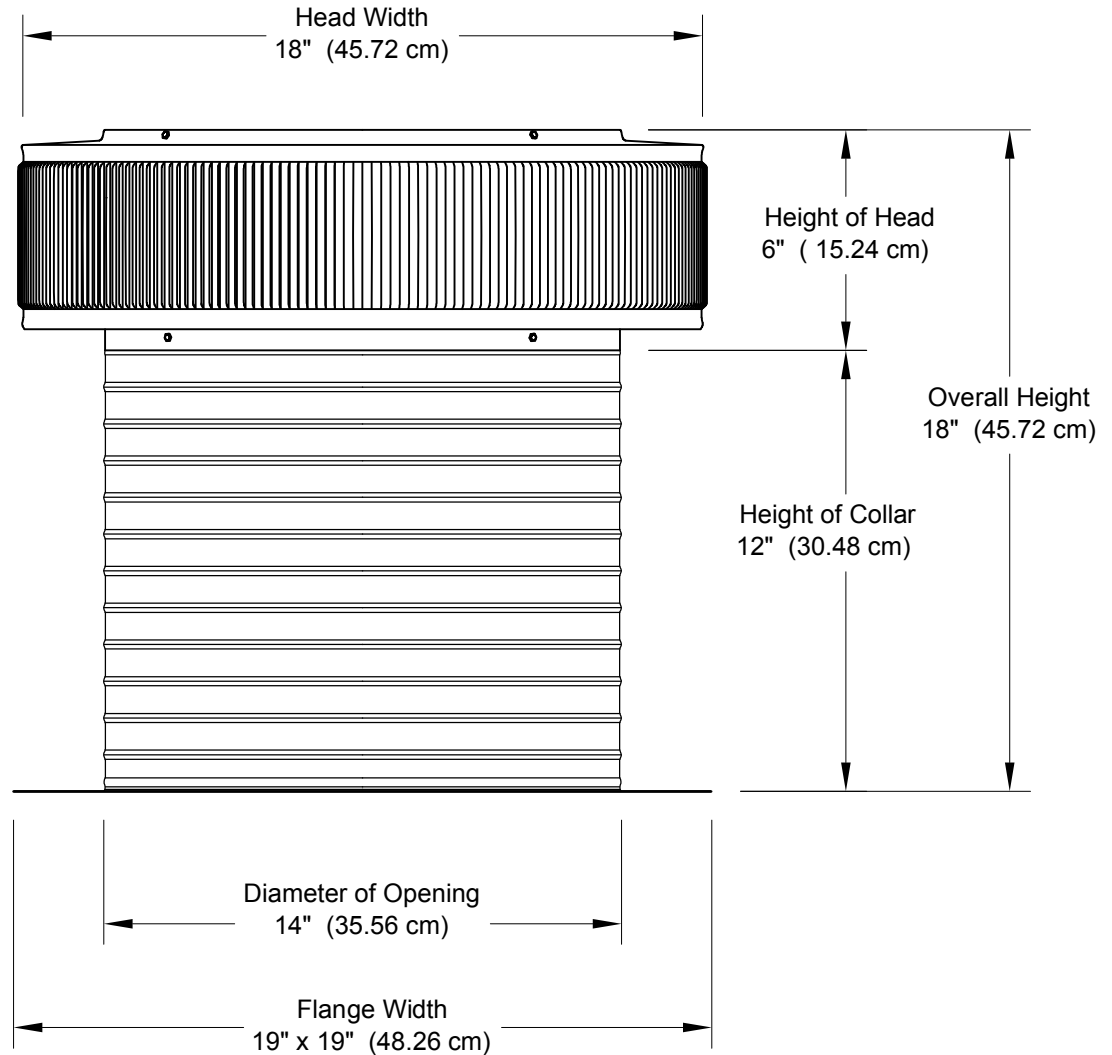

Aura Vent: Model AV-14-C12

14" Diameter with 12" Collar and Square Flange

- All Aluminum construction will never rust
- Exhausts air like a turbine with no moving parts
- No snow or rain infiltration
- Low profile- does not need to be removed for high winds
- Tested to 200 mph

minimum pitch capacity	maximum pitch capacity (std vent)	maximum pitch capacity (modified)	Weight lbs (kg)
0/12	6/12	12/12	5.2 (2.4)

Net Free Area		Application Per Square ft (meters)	
square inches (cm)	square foot (meters)	1/150	1/300
144 (366)	1.0 (0.30)	300 (91.44)	600 (182.88)