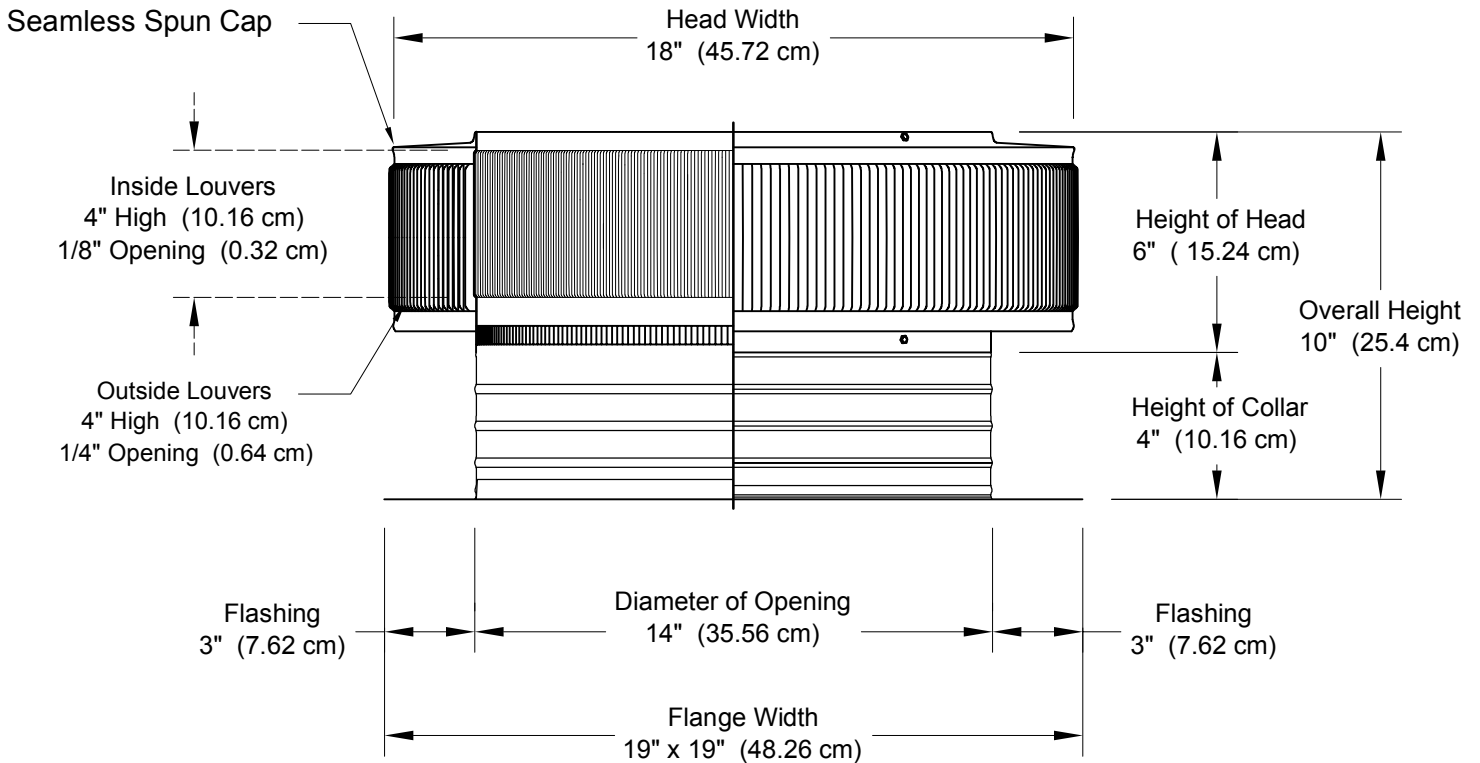

Aura Vent: Model AV-14-C4

14" Diameter with 4" Collar and Square Flange

- All Aluminum construction will never rust
- Exhausts air like a turbine with no moving parts
- No snow or rain infiltration
- Low profile- does not need to be removed for high winds
- Tested to 200 mph

minimum pitch capacity	maximum pitch capacity (std vent)	maximum pitch capacity (modified)	Weight lbs (kg)
0/12	6/12	12/12	4.0 (1.8)

Net Free Area		Application Per Square ft (meters)	
square inches (cm)	square foot (meters)	1/150	1/300
144 (366)	1.0 (0.30)	300 (91.44)	600 (182.88)