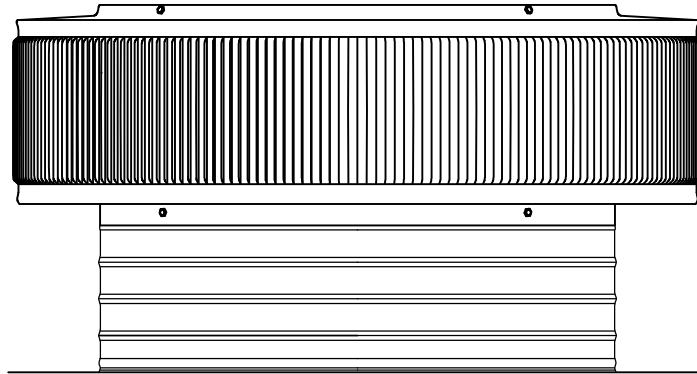

## 14" Diameter with 4" Collar and Square Flange

- All Aluminum construction will never rust
- Exhausts air like a turbine with no moving parts
- No snow or rain infiltration
- Low profile- does not need to be removed for high winds
- Tested to 200 mph