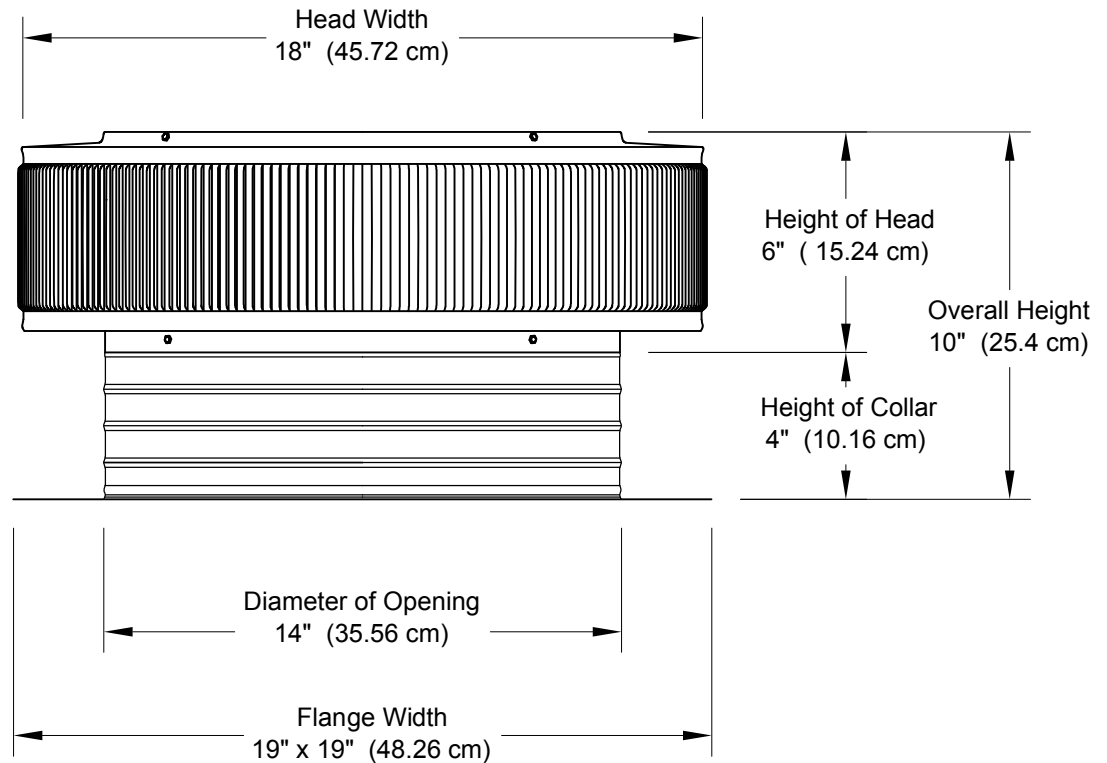

## 14" Diameter with 4" Collar and Square Flange

- All Aluminum construction will never rust
- Exhausts air like a turbine with no moving parts
- No snow or rain infiltration
- Low profile- does not need to be removed for high winds
- Tested to 200 mph