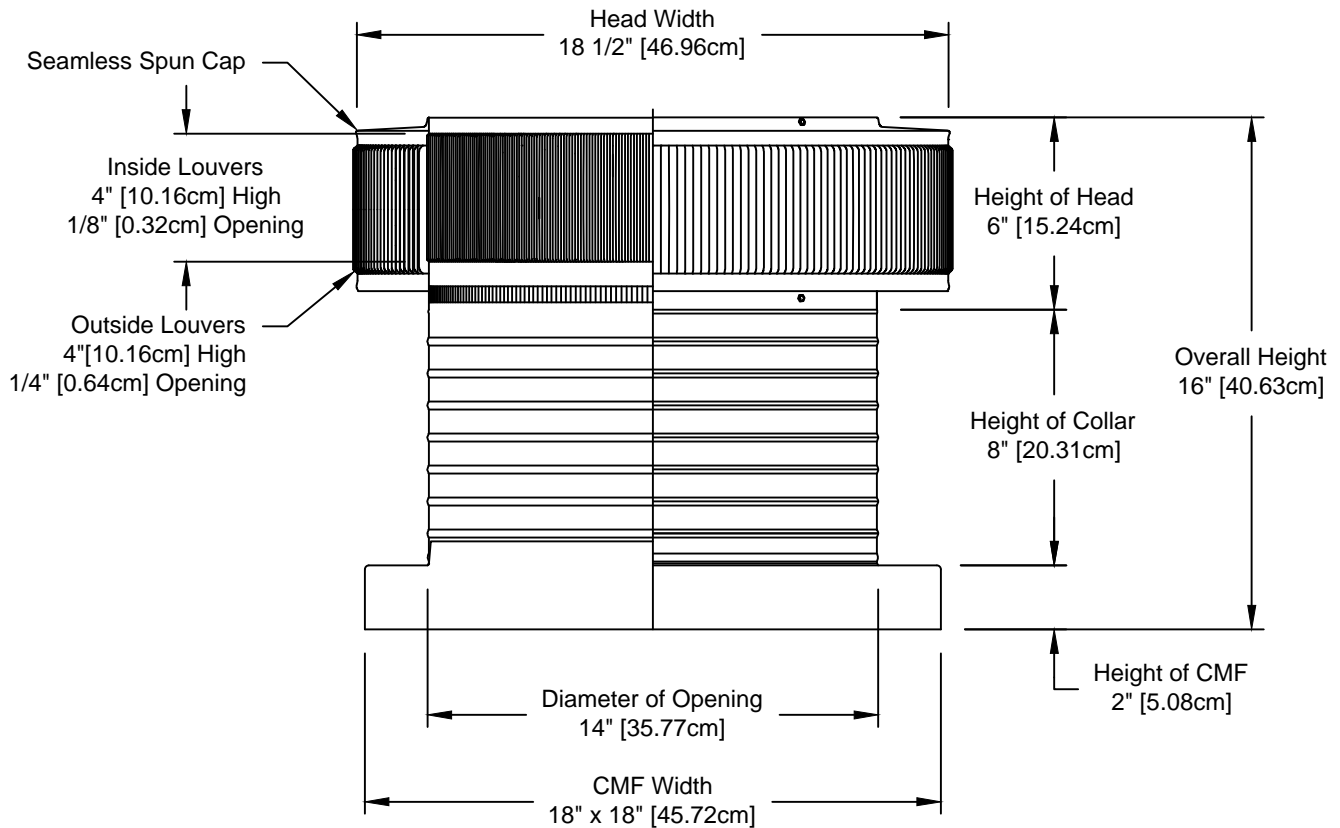

Aura Vent: Model AV-14-C8-CMF

14" Diameter with 8" Collar and Curb Mount Flange [CMF]

- All Aluminum construction will never rust
- Exhausts air like a turbine with no moving parts
- No snow or rain infiltration
- low profile- does not need to be removed for high winds
- Tested to 200 mph

Net free area		Application per. sq. ft. [meters]	
square inches [cm]	square foot [meters]	1/150	1/300
144 [366]	1.0 [0.30]	300 [91.44]	600 [182.88]

Active Ventilation Products, Inc.

311 First Street, Newburgh, NY 12550-4857