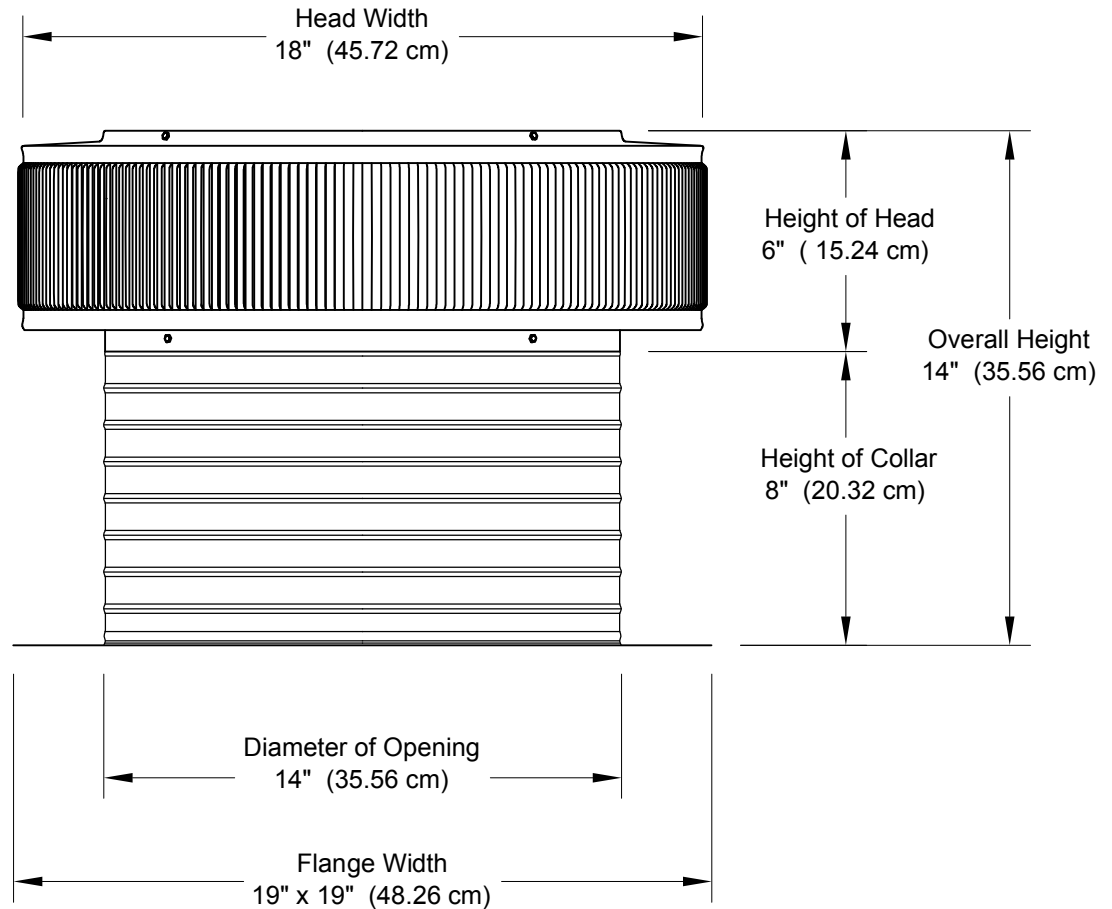

Aura Vent: Model AV-14-C8

14" Diameter with 8" Collar and Square Flange

- All Aluminum construction will never rust
- Exhausts air like a turbine with no moving parts
- No snow or rain infiltration
- Low profile- does not need to be removed for high winds
- Tested to 200 mph

minimum pitch capacity	maximum pitch capacity (std vent)	maximum pitch capacity (modified)	Weight lbs (kg)
0/12	6/12	12/12	4.6 (2.1)

Net Free Area		Application Per Square ft (meters)	
square inches (cm)	square foot (meters)	1/150	1/300
144 (366)	1.0 (0.30)	300 (91.44)	600 (182.88)