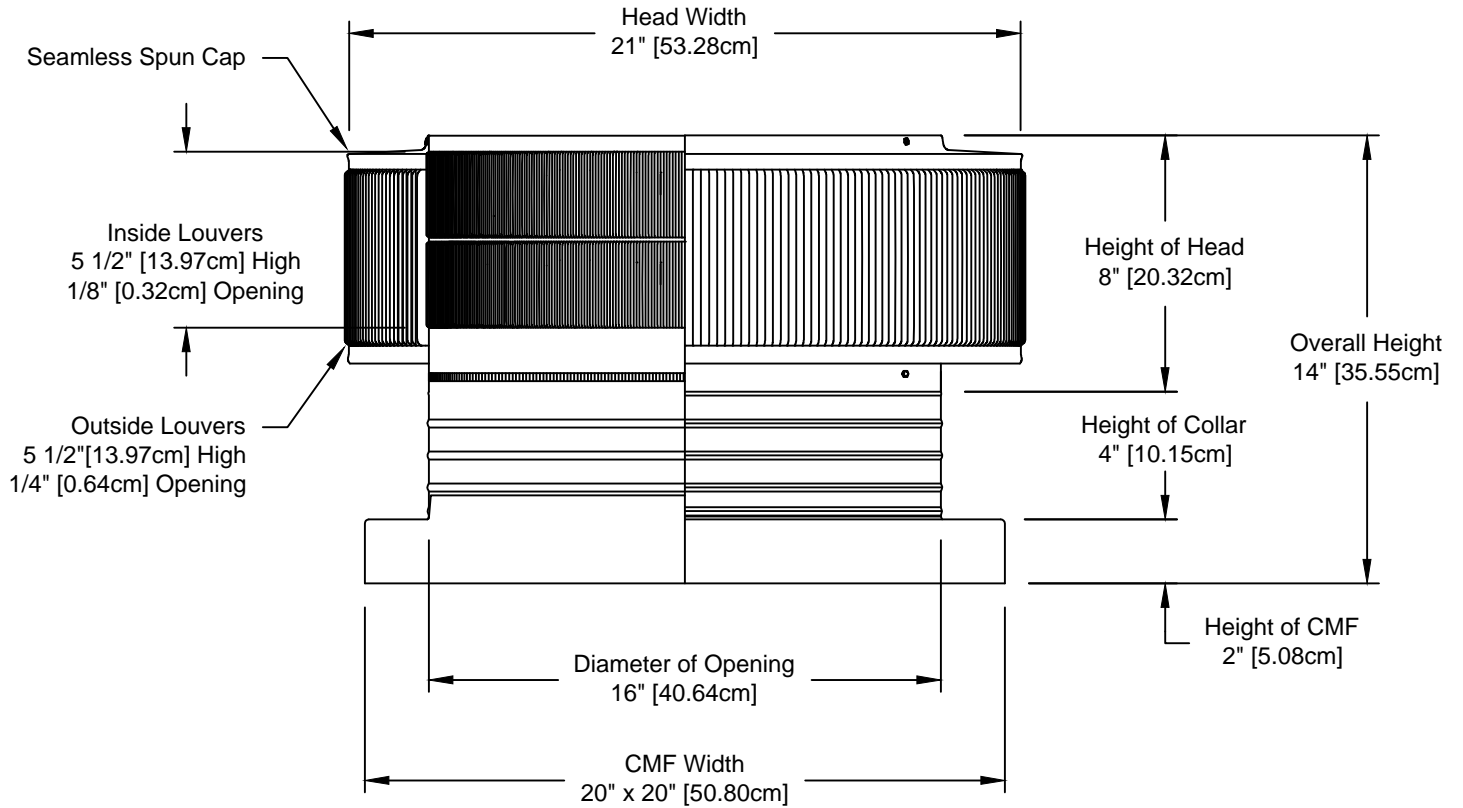

Aura Vent: Model AV-16-C4-CMF

16" Diameter with 4" Collar and Curb Mount Flange [CMF]

- All Aluminum construction will never rust
- Exhausts air like a turbine with no moving parts
- No snow or rain infiltration
- low profile- does not need to be removed for high winds
- Tested to 200 mph

Net free area		Application per. sq. ft. [meters]	
square inches [cm]	square foot [meters]		
200 [508]	1.39 [0.42]	1/150	1/300
		418 [127.41]	837 [255.12]

Active Ventilation Products, Inc.

311 First Street, Newburgh, NY 12550-4857