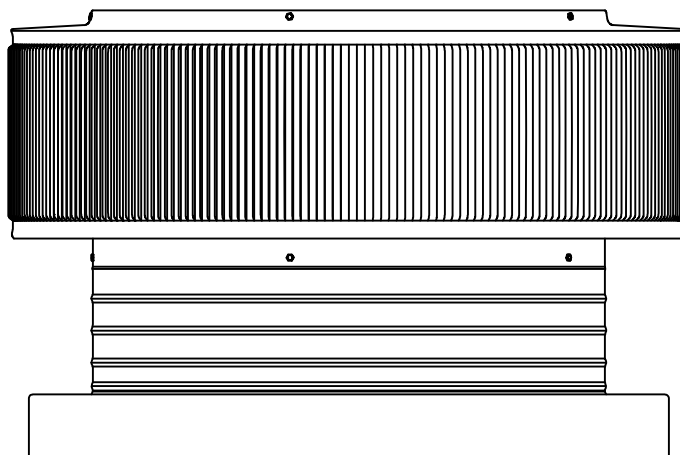

Aura Vent: Model AV-16-C4-CMF

16" Diameter with 4" Collar and Curb Mount Flange [CMF]

- All Aluminum construction will never rust
- Exhausts air like a turbine with no moving parts
- No snow or rain infiltration
- low profile- does not need to be removed for high winds
- Tested to 200 mph

Net free area		Application per. sq. ft. [meters]	
square inches [cm]	square foot [meters]	1/150	1/300
200 [508]	1.39 [0.42]	418 [127.41]	837 [255.12]

Active Ventilation Products, Inc.

311 First Street, Newburgh, NY 12550-4857