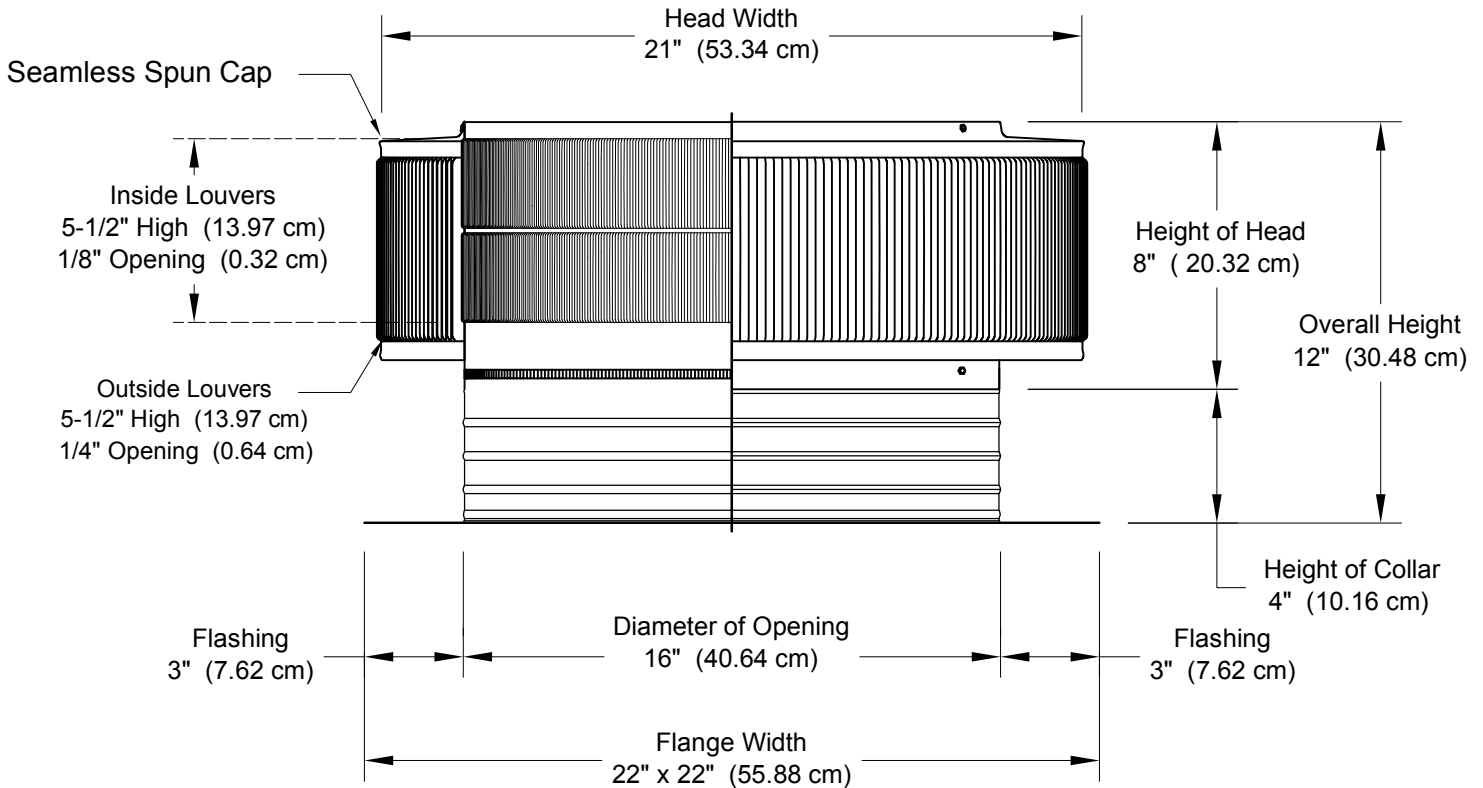

Aura Vent: Model AV-16-C4

16" Diameter with 4" Collar and Square Flange

- All Aluminum construction will never rust
- Exhausts air like a turbine with no moving parts
- No snow or rain infiltration
- Low profile- does not need to be removed for high winds
- Tested to 200 mph

minimum pitch capacity	maximum pitch capacity (std vent)	maximum pitch capacity (modified)	Weight lbs (kg)
0/12	4/12	12/12	9.2 (4.2)

Net Free Area		Application Per Square ft (meters)	
square inches (cm)	square feet (meters)	1/150	1/300
200 (508)	1.39 (0.42)	418 (127.41)	837 (255.12)