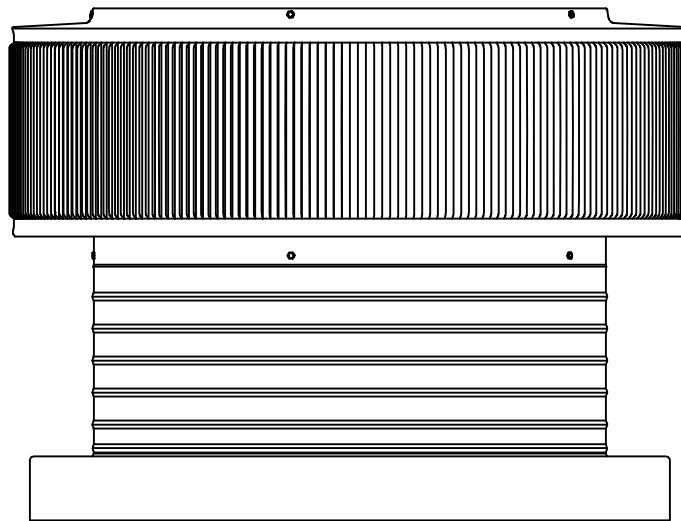

Aura Vent: Model AV-16-C6-CMF

16" Diameter with 6" Collar and Curb Mount Flange [CMF]

- All Aluminum construction will never rust
- Exhausts air like a turbine with no moving parts
- No snow or rain infiltration
- low profile- does not need to be removed for high winds
- Tested to 200 mph