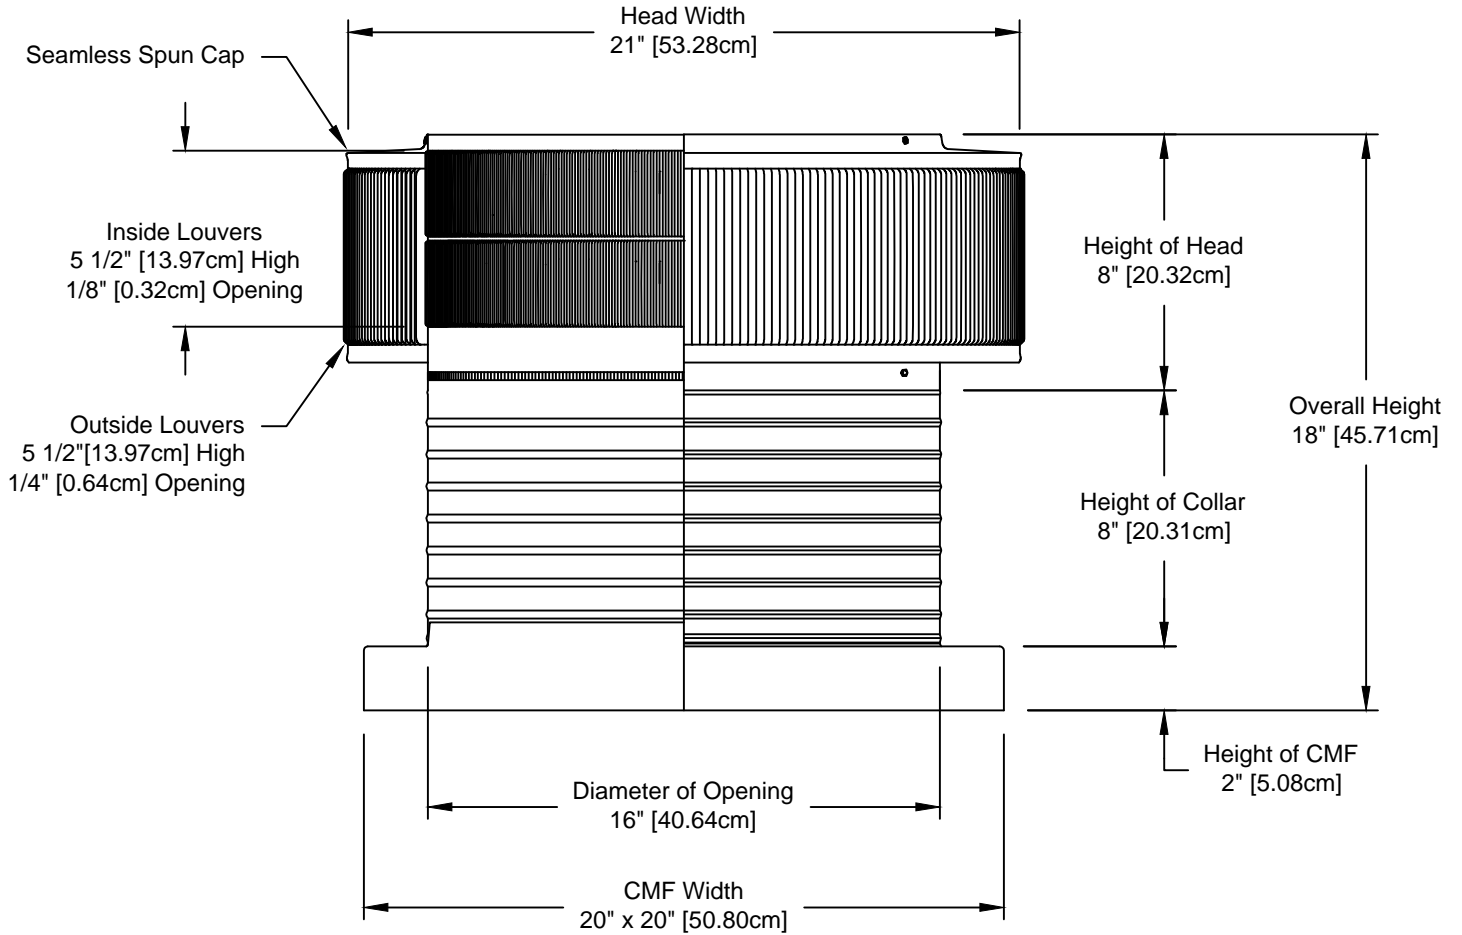

Aura Vent: Model AV-16-C8-CMF

16" Diameter with 8" Collar and Curb Mount Flange [CMF]

- All Aluminum construction will never rust
- Exhausts air like a turbine with no moving parts
- No snow or rain infiltration
- low profile- does not need to be removed for high winds
- Tested to 200 mph

Net free area		Application per. sq. ft. [meters]	
square inches [cm]	square foot [meters]	1/150	1/300
200 [508]	1.39 [0.42]	418 [127.41]	837 [255.12]

Active Ventilation Products, Inc.

311 First Street, Newburgh, NY 12550-4857