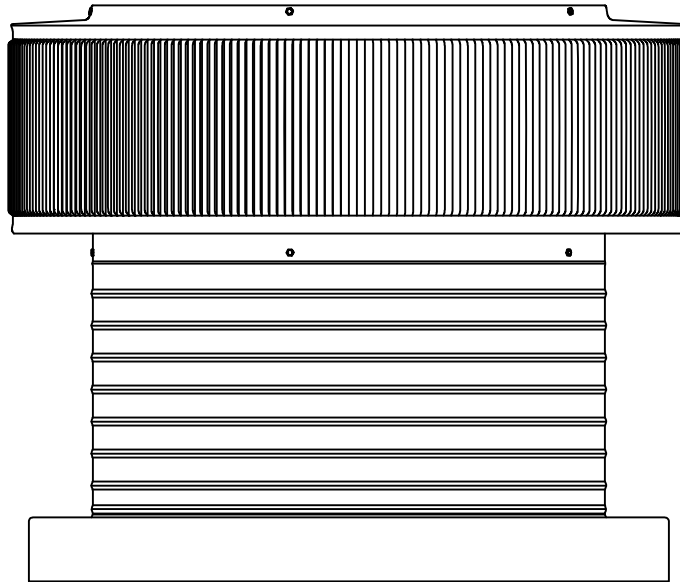

Aura Vent: Model AV-16-C8-CMF

16" Diameter with 8" Collar and Curb Mount Flange [CMF]

- All Aluminum construction will never rust
- Exhausts air like a turbine with no moving parts
- No snow or rain infiltration
- low profile- does not need to be removed for high winds
- Tested to 200 mph

Net free area		Application per. sq. ft. [meters]	
square inches [cm]	square foot [meters]	1/150	1/300
200 [508]	1.39 [0.42]	418 [127.41]	837 [255.12]

Active Ventilation Products, Inc.

311 First Street, Newburgh, NY 12550-4857