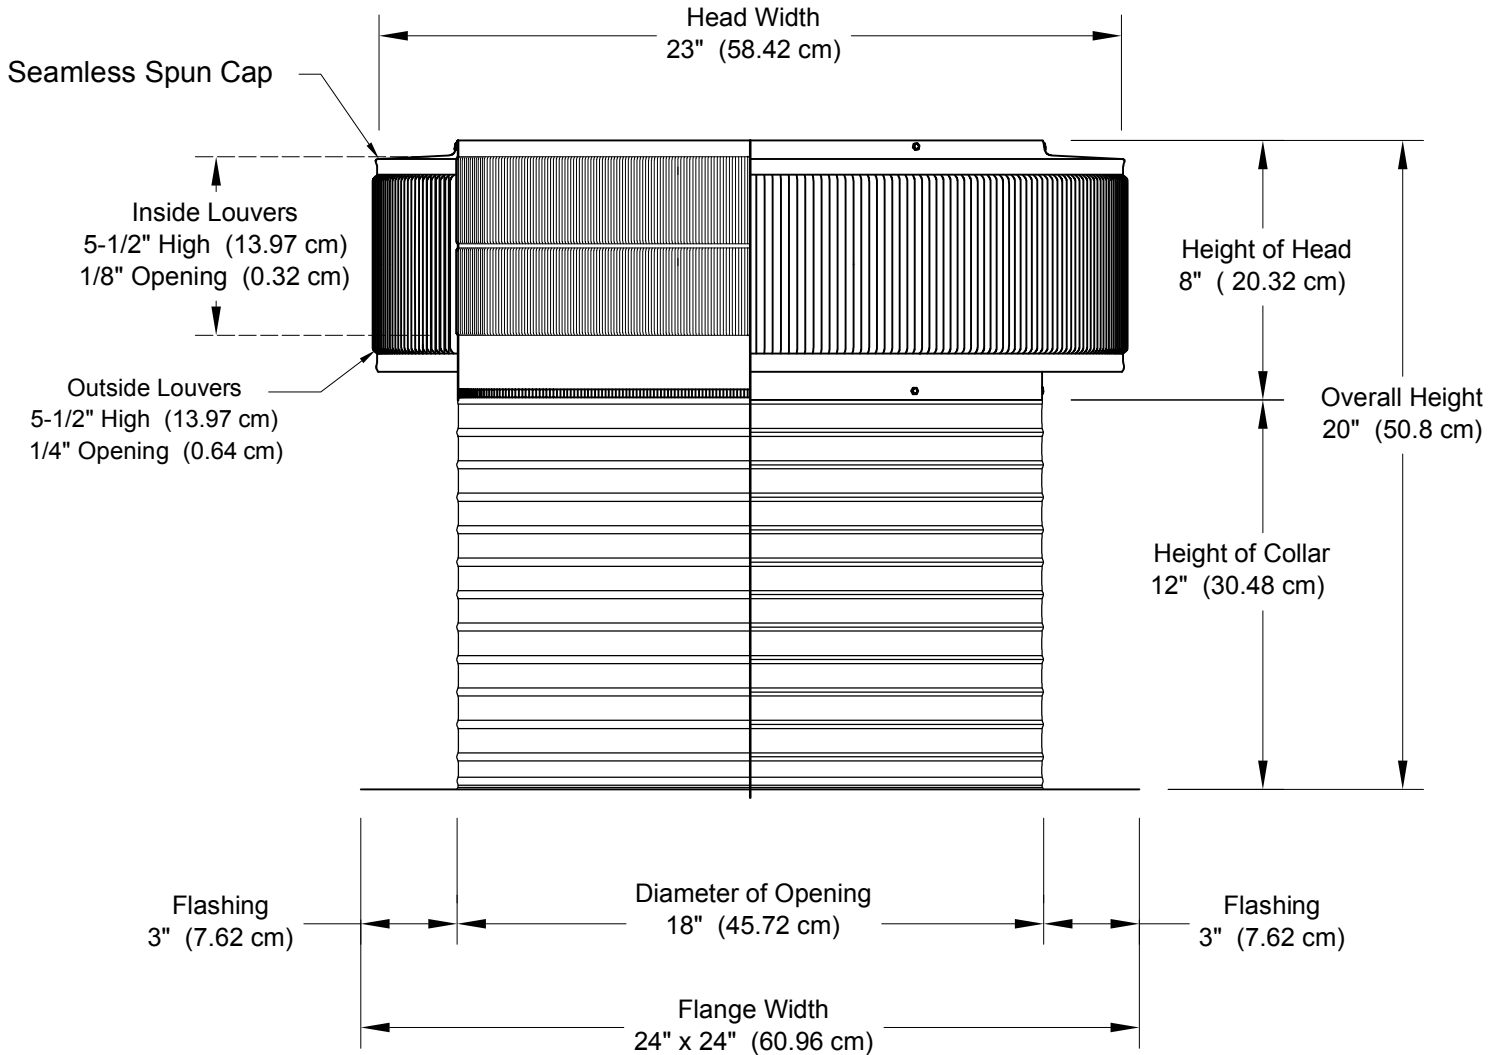

Aura Vent: Model AV-18-C12

18" Diameter with 12" Collar and Square Flange

- All Aluminum construction will never rust
- Exhausts air like a turbine with no moving parts
- No snow or rain infiltration
- Low profile- does not need to be removed for high winds
- Tested to 200 mph

minimum pitch capacity	maximum pitch capacity (std vent)	maximum pitch capacity (modified)	Weight lbs (kg)
0/12	5/12	12/12	11.2 (5.1)

Net Free Area		Application Per Square ft (meters)	
square inches (cm)	square feet (meters)	1/150	1/300
254 (645)	1.76 (0.54)	525 (160.02)	1,050 (320.04)