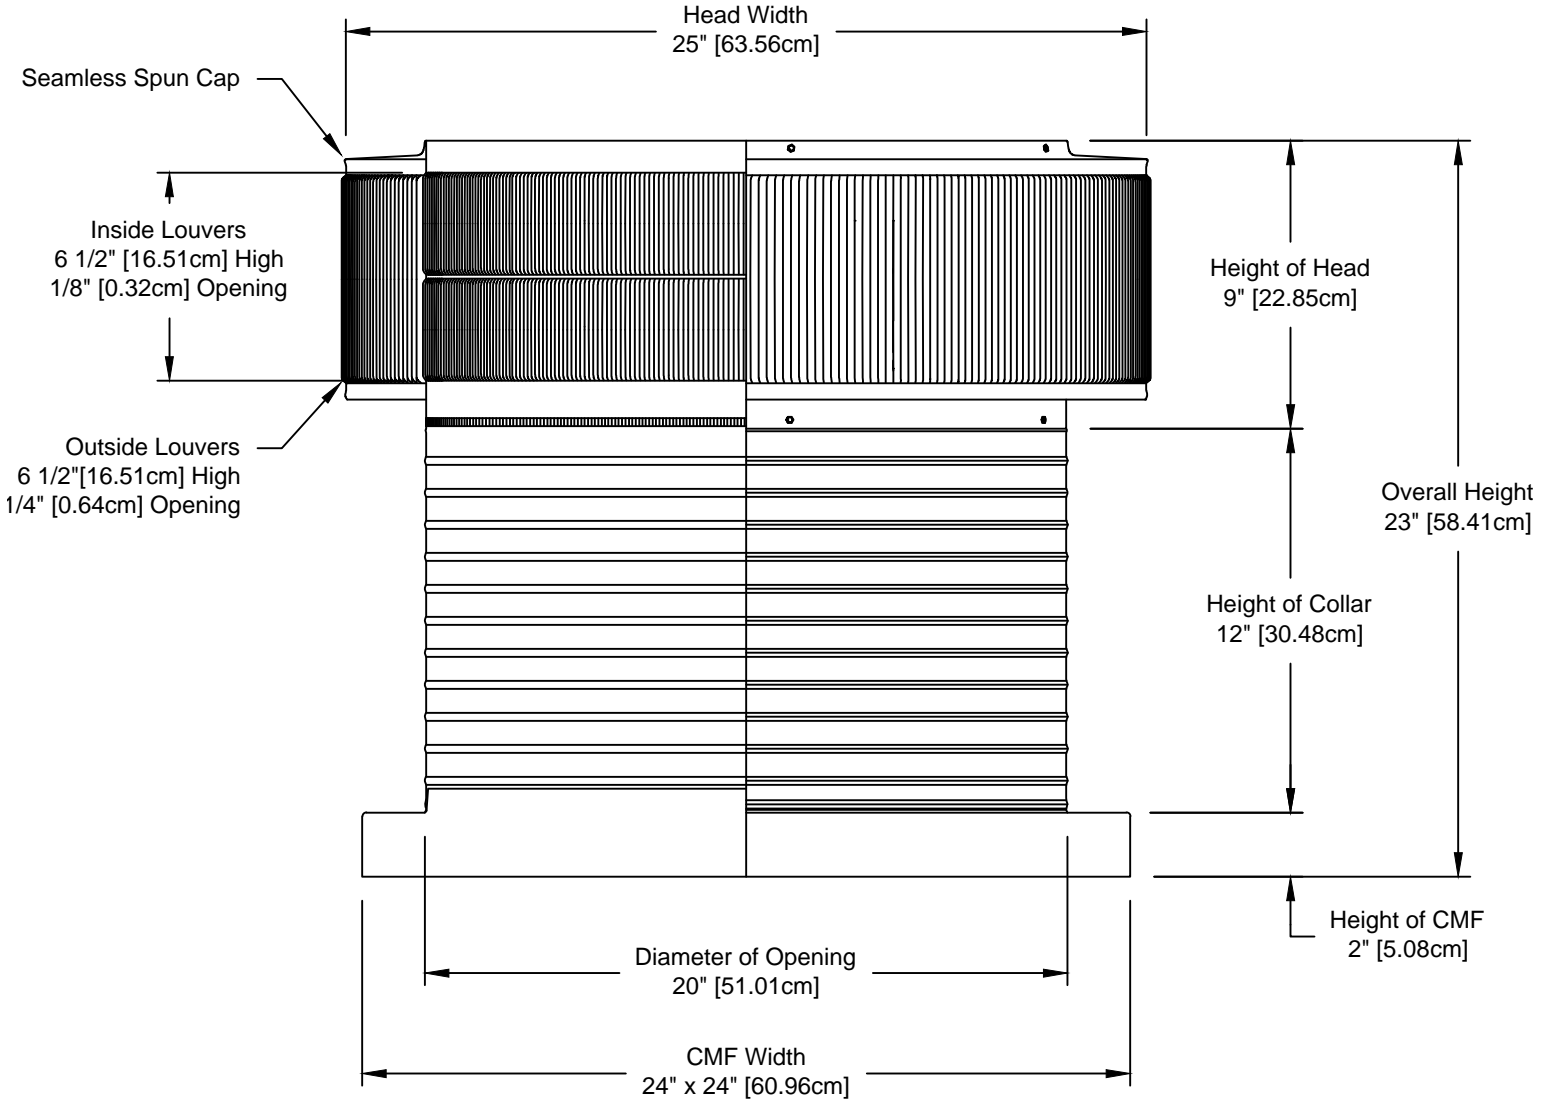

### 20" Diameter with 12" Collar and Curb Mount Flange [CMF]

- All Aluminum construction will never rust
- Exhausts air like a turbine with no moving parts
- No snow or rain infiltration
- low profile- does not need to be removed for high winds
- Tested to 200 mph