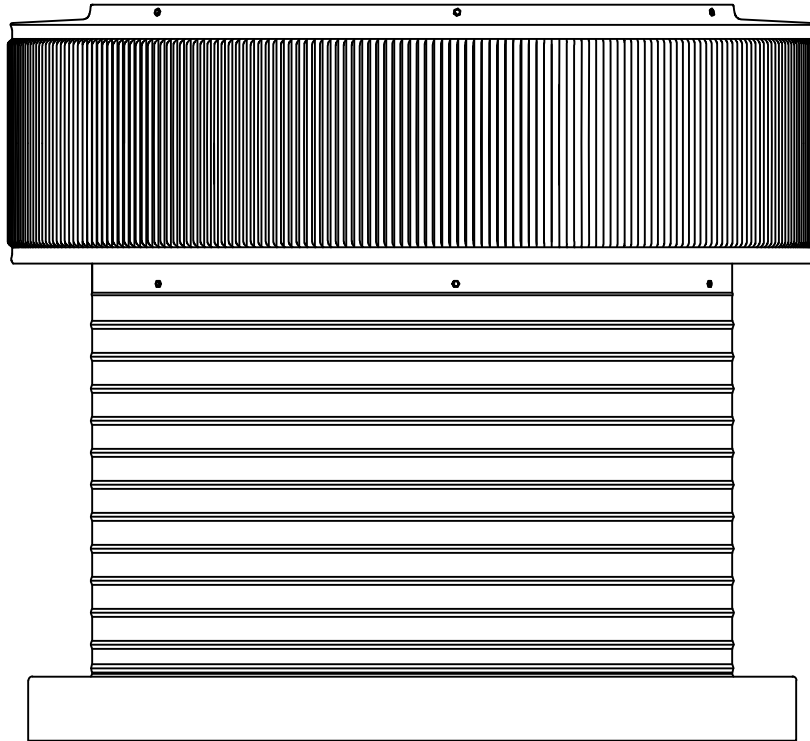

Aura Vent: Model AV-20-C12-CMF

20" Diameter with 12" Collar and Curb Mount Flange [CMF]

- All Aluminum construction will never rust
- Exhausts air like a turbine with no moving parts
- No snow or rain infiltration
- low profile- does not need to be removed for high winds
- Tested to 200 mph

Net free area		Application per. sq. ft. [meters]	
square inches [cm]	square foot [meters]	1/150	1/300
314 [798]	2.18 [0.66]	654 [199.34]	1,308 [398.68]

Active Ventilation Products, Inc.

311 First Street, Newburgh, NY 12550-4857