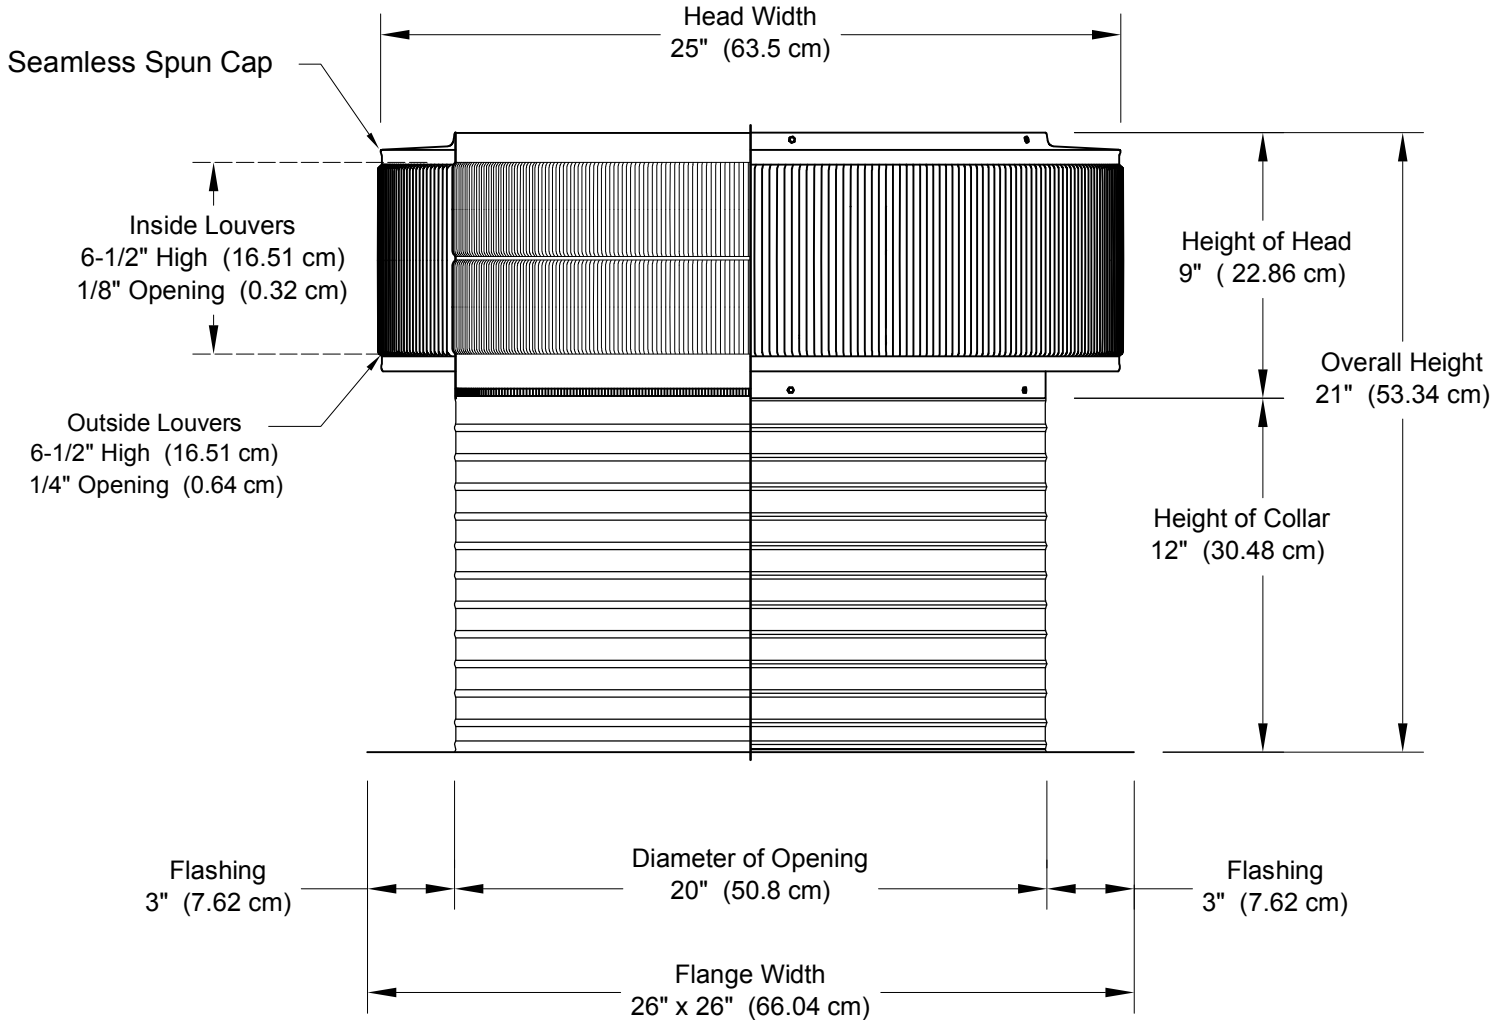

Aura Vent: Model AV-20-C12

20" Diameter with 12" Collar and Square Flange

- All Aluminum construction will never rust
- Exhausts air like a turbine with no moving parts
- No snow or rain infiltration
- Low profile- does not need to be removed for high winds
- Tested to 200 mph

minimum pitch capacity	maximum pitch capacity (std vent)	maximum pitch capacity (modified)	Weight lbs (kg)
0/12	5/12	12/12	14.8 (6.7)

Net Free Area		Application Per Square ft (meters)	
square inches (cm)	square feet (meters)	1/150	1/300
314 (798)	2.18 (0.66)	654 (199.34)	1,308 (398.68)