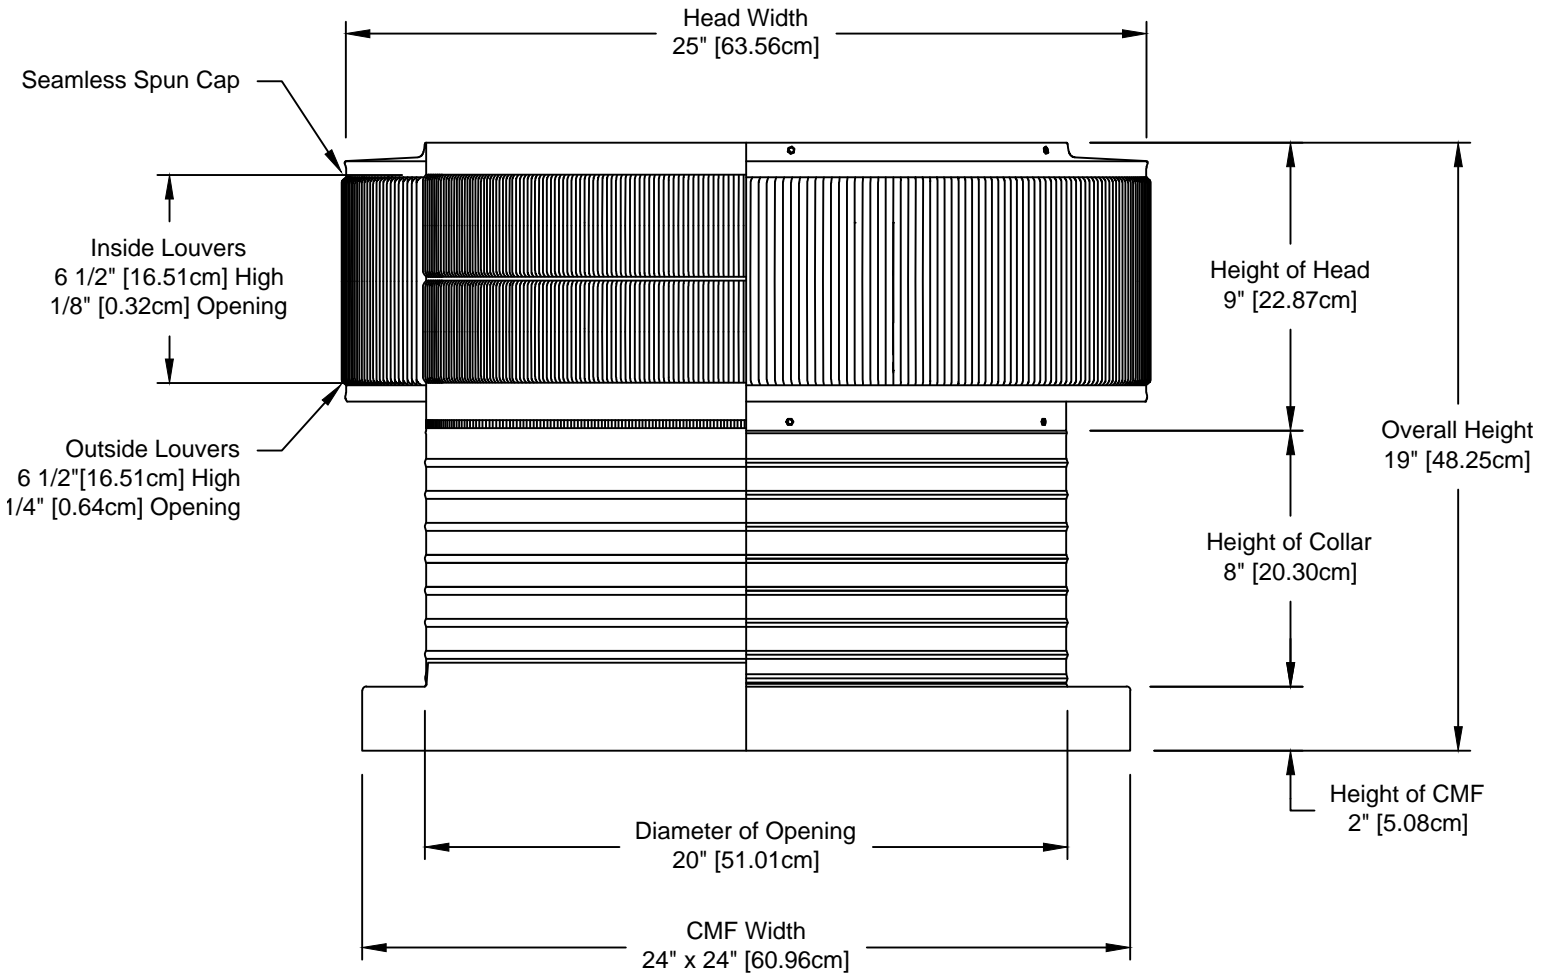

### 20" Diameter with 8" Collar and Curb Mount Flange [CMF]

- All Aluminum construction will never rust
- Exhausts air like a turbine with no moving parts
- No snow or rain infiltration
- low profile- does not need to be removed for high winds
- Tested to 200 mph