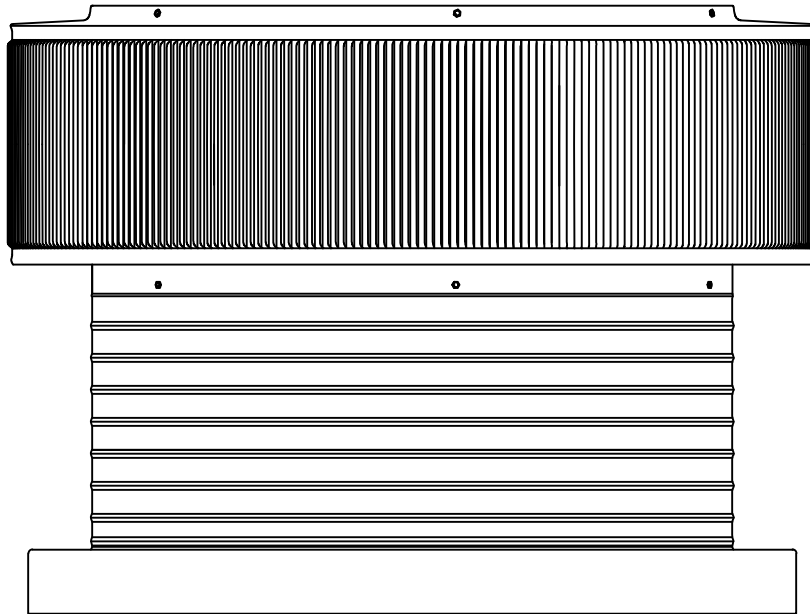

## Aura Vent: Model AV-20-C8-CMF

### 20" Diameter with 8" Collar and Curb Mount Flange [CMF]

- All Aluminum construction will never rust
- Exhausts air like a turbine with no moving parts
- No snow or rain infiltration
- low profile- does not need to be removed for high winds
- Tested to 200 mph