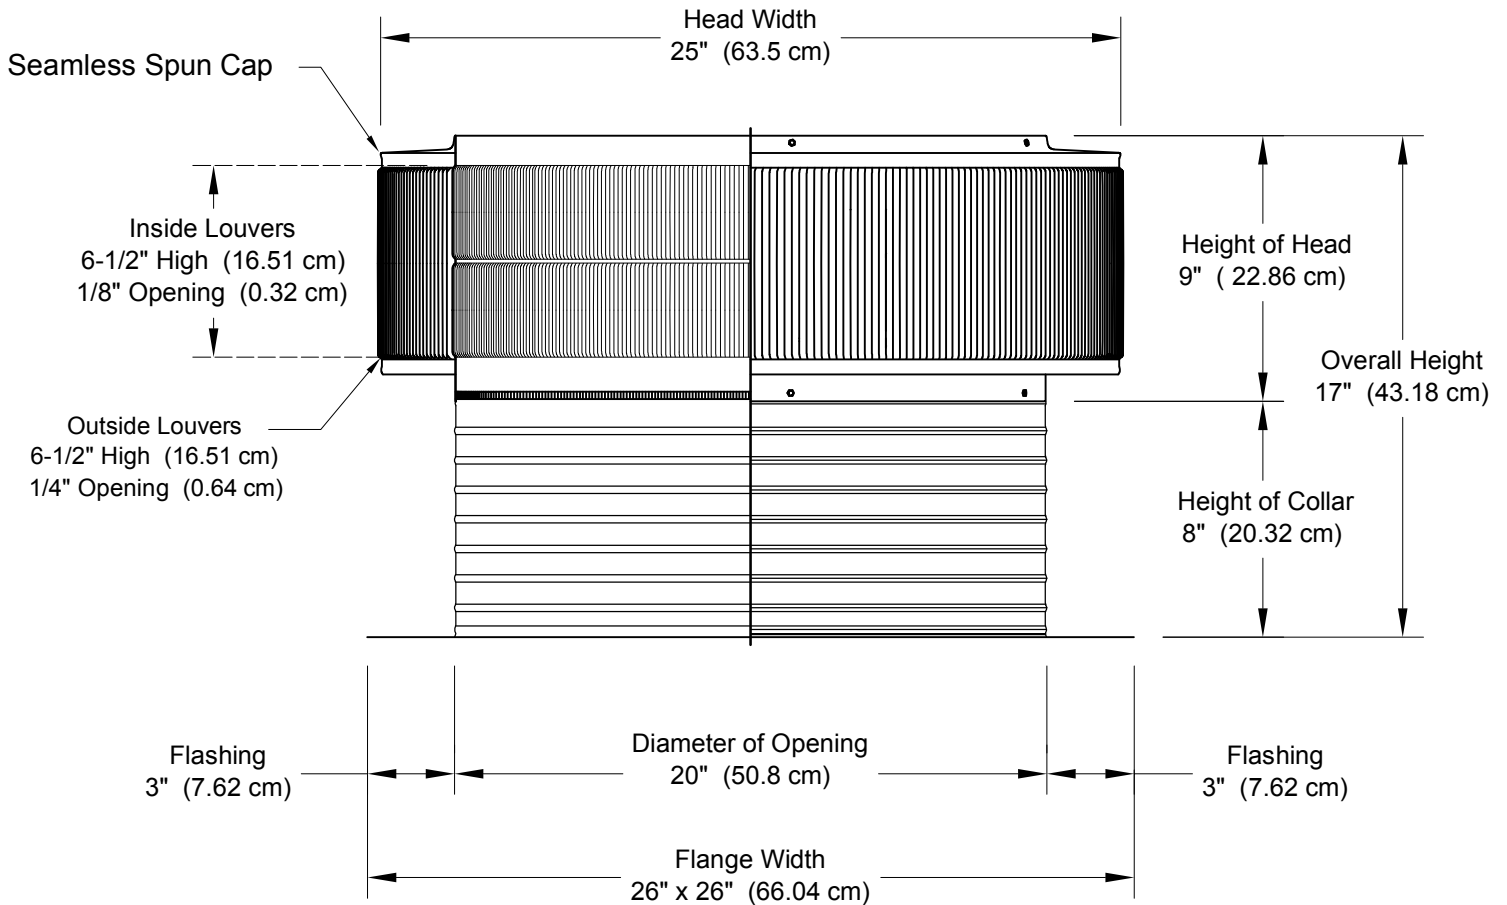

Aura Vent: Model AV-20-C8

20" Diameter with 8" Collar and Square Flange

- All Aluminum construction will never rust
- Exhausts air like a turbine with no moving parts
- No snow or rain infiltration
- Low profile- does not need to be removed for high winds
- Tested to 200 mph

minimum pitch capacity	maximum pitch capacity (std vent)	maximum pitch capacity (modified)	Weight lbs (kg)
0/12	5/12	12/12	13.0 (5.9)

Net Free Area		Application Per Square ft (meters)	
square inches (cm)	square feet (meters)		
314 (798)	2.18 (0.66)	1/150	1/300
		654 (199.34)	1,308 (398.68)