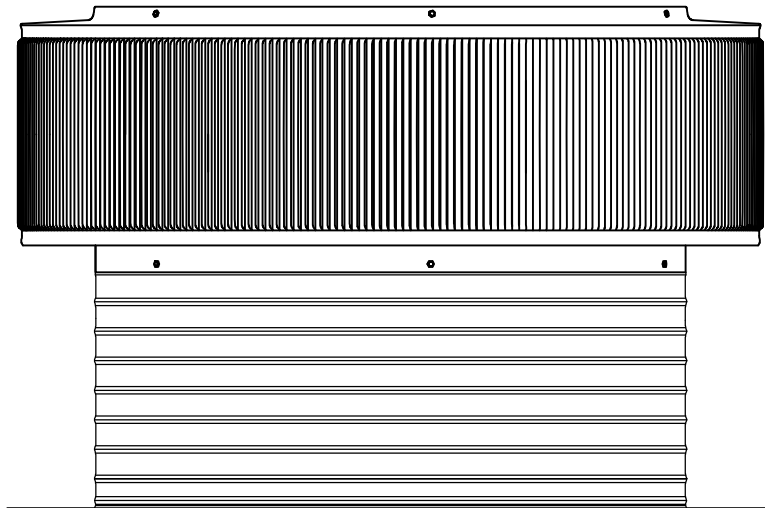

Aura Vent: Model AV-20-C8

20" Diameter with 8" Collar and Square Flange

- All Aluminum construction will never rust
- Exhausts air like a turbine with no moving parts
- No snow or rain infiltration
- Low profile- does not need to be removed for high winds
- Tested to 200 mph