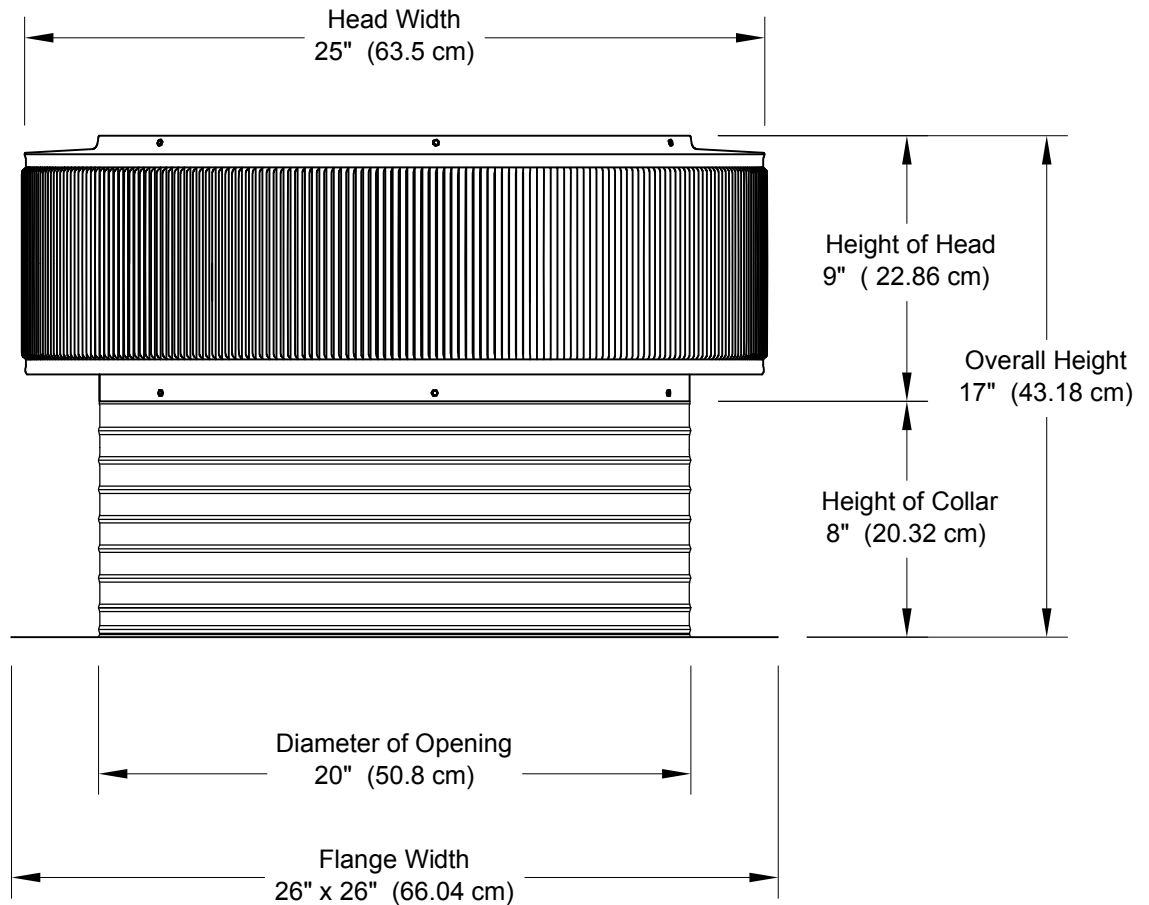

## 20" Diameter with 8" Collar and Square Flange

- All Aluminum construction will never rust
- Exhausts air like a turbine with no moving parts
- No snow or rain infiltration
- Low profile- does not need to be removed for high winds
- Tested to 200 mph