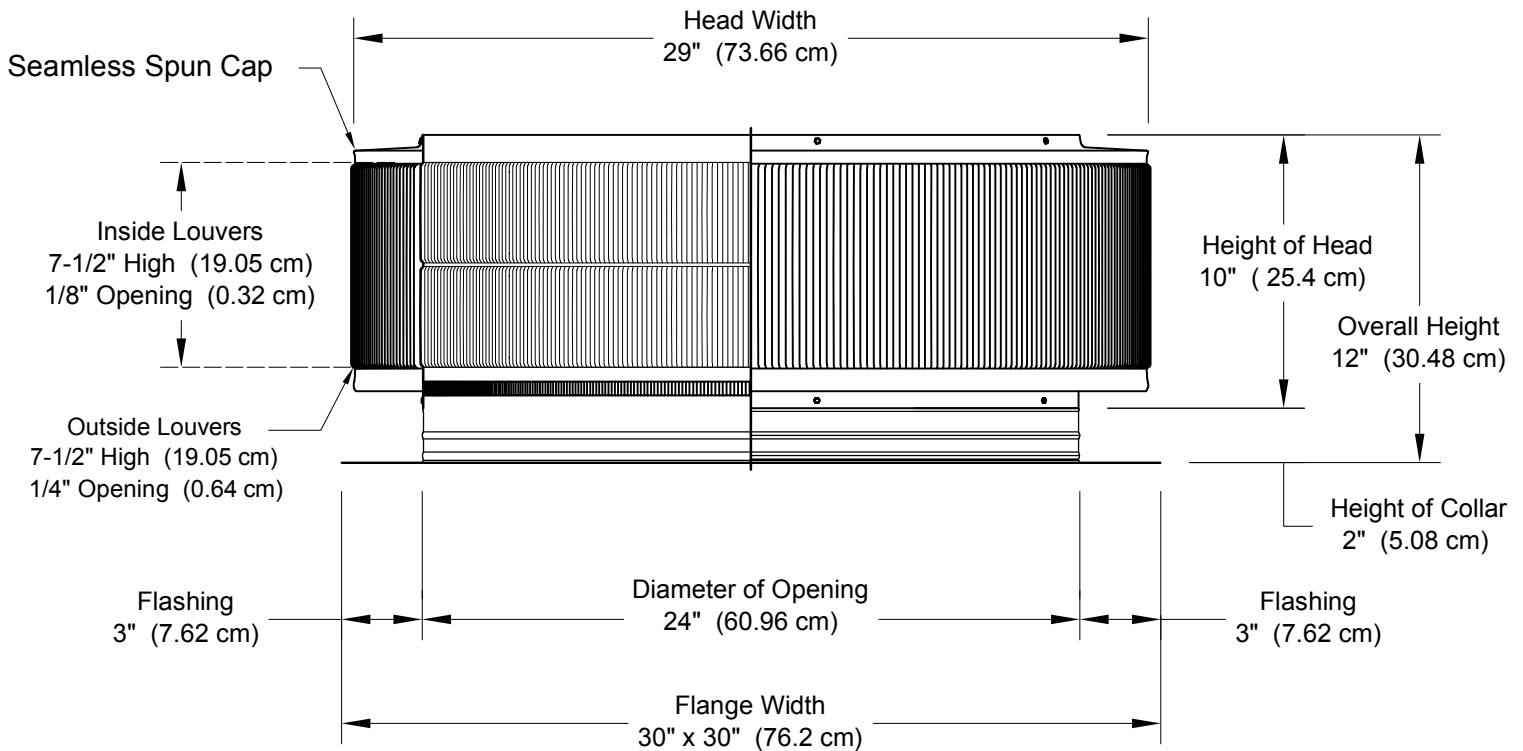

Aura Vent: Model AV-24-C2

24" Diameter with 2" Collar and Square Flange

- All Aluminum construction will never rust
- Exhausts air like a turbine with no moving parts
- No snow or rain infiltration
- Low profile- does not need to be removed for high winds
- Tested to 200 mph

minimum pitch capacity	maximum pitch capacity (std vent)	maximum pitch capacity (modified)	Weight lbs (kg)
3/12	4/12	12/12	14.8 (6.7)

Net Free Area		Application Per Square ft (meters)	
square inches (cm)	square feet (meters)		
452 (1148)	3.14 (0.96)	1/150	1/300
		941 (289.82)	1,883 (573.94)