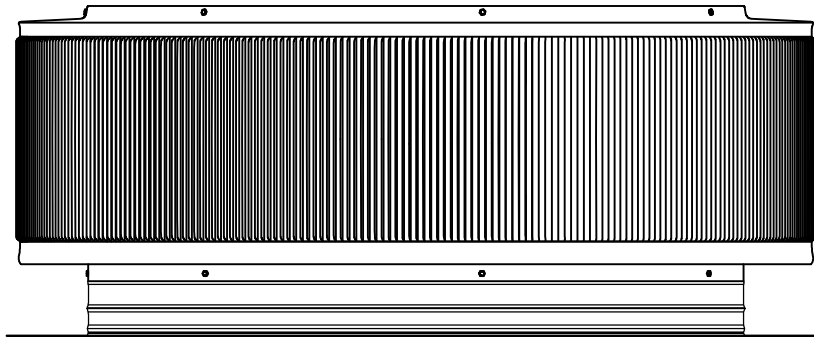

Aura Vent: Model AV-24-C2

24" Diameter with 2" Collar and Square Flange

- All Aluminum construction will never rust
- Exhausts air like a turbine with no moving parts
- No snow or rain infiltration
- Low profile- does not need to be removed for high winds
- Tested to 200 mph