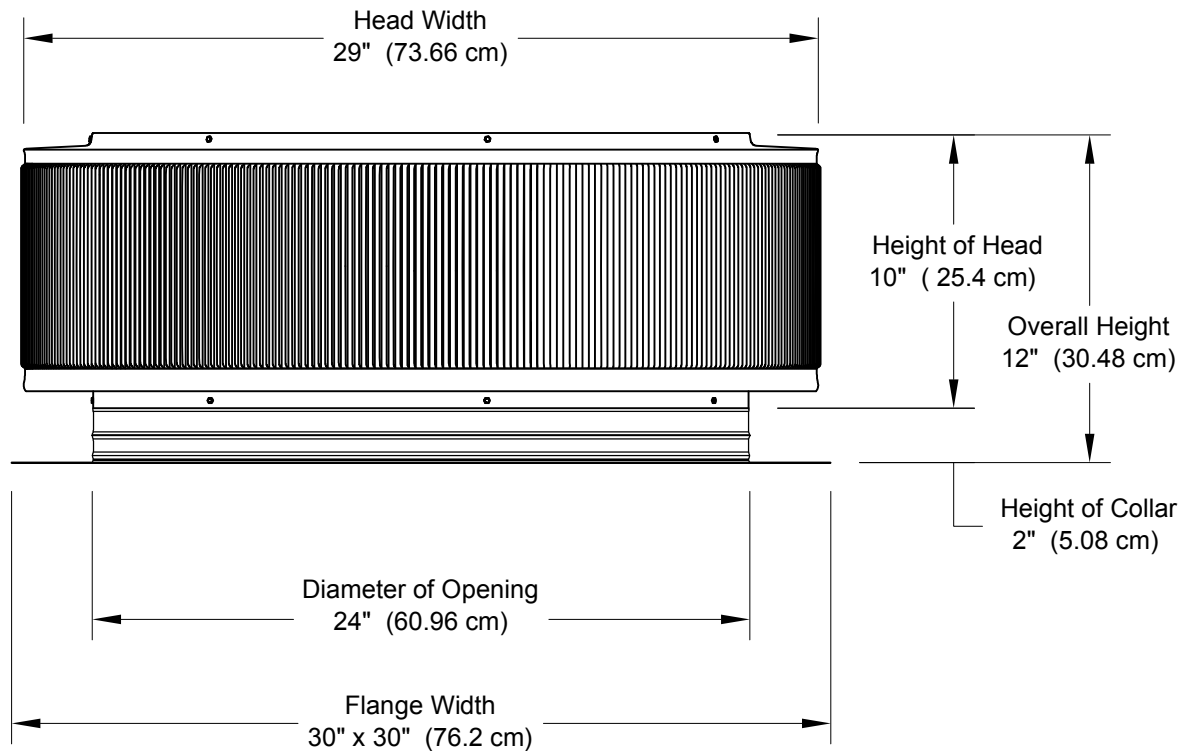

Aura Vent: Model AV-24-C2

24" Diameter with 2" Collar and Square Flange

- All Aluminum construction will never rust
- Exhausts air like a turbine with no moving parts
- No snow or rain infiltration
- Low profile- does not need to be removed for high winds
- Tested to 200 mph

minimum pitch capacity	maximum pitch capacity (std vent)	maximum pitch capacity (modified)	Weight lbs (kg)
3/12	4/12	12/12	14.8 (6.7)

Net Free Area		Application Per Square ft (meters)	
square inches (cm)	square feet (meters)	1/150	1/300
452 (1148)	3.14 (0.96)	941 (289.82)	1,883 (573.94)