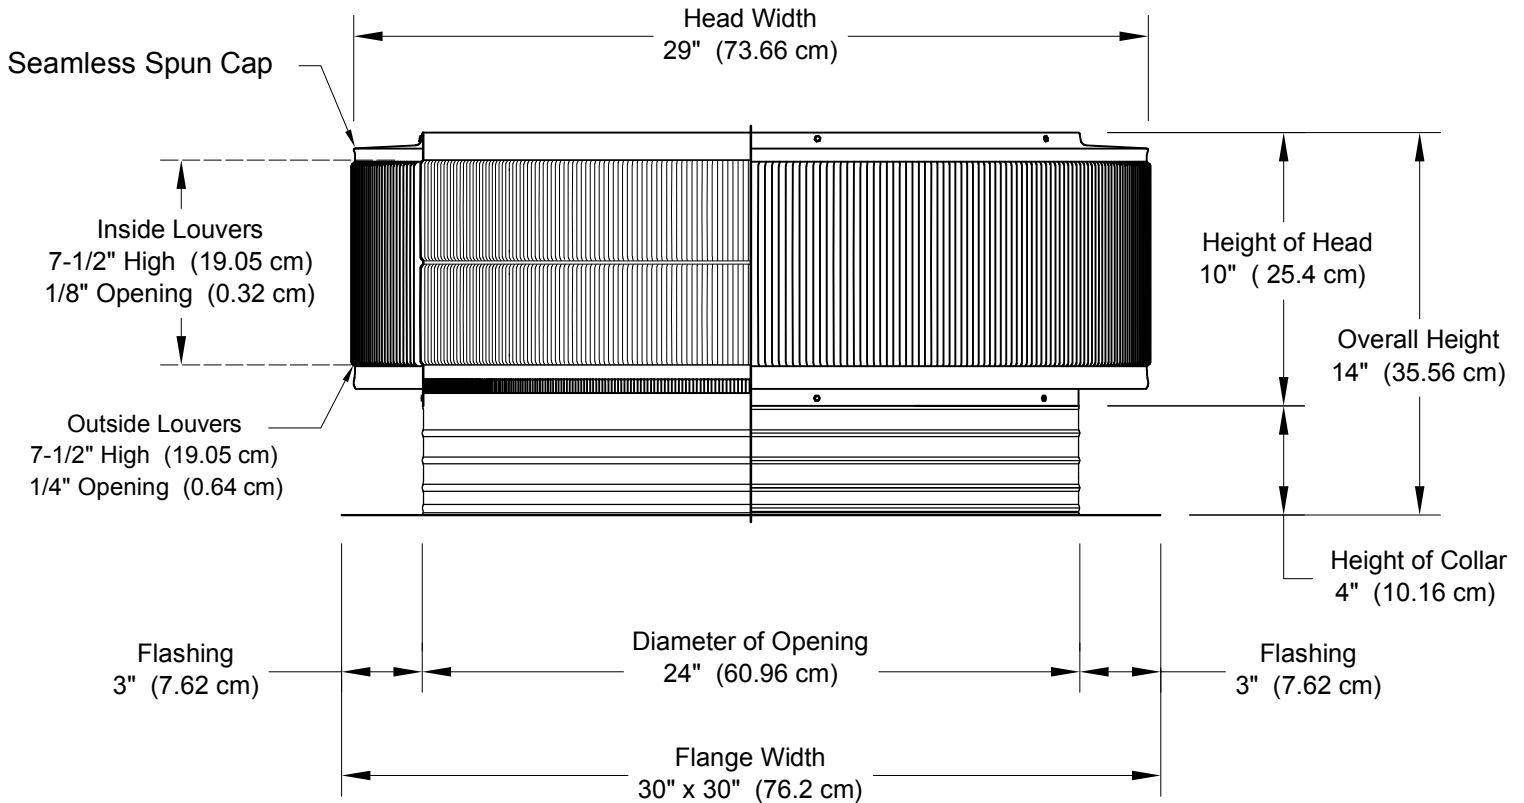

Aura Vent: Model AV-24-C4

24" Diameter with 4" Collar and Square Flange

- All Aluminum construction will never rust
- Exhausts air like a turbine with no moving parts
- No snow or rain infiltration
- Low profile- does not need to be removed for high winds
- Tested to 200 mph

minimum pitch capacity	maximum pitch capacity (std vent)	maximum pitch capacity (modified)	Weight lbs (kg)
0/12	4/12	12/12	15.2 (6.9)

Net Free Area		Application Per Square ft (meters)	
square inches (cm)	square feet (meters)	1/150	1/300
452 (1148)	3.14 (0.96)	941 (289.82)	1,883 (573.94)