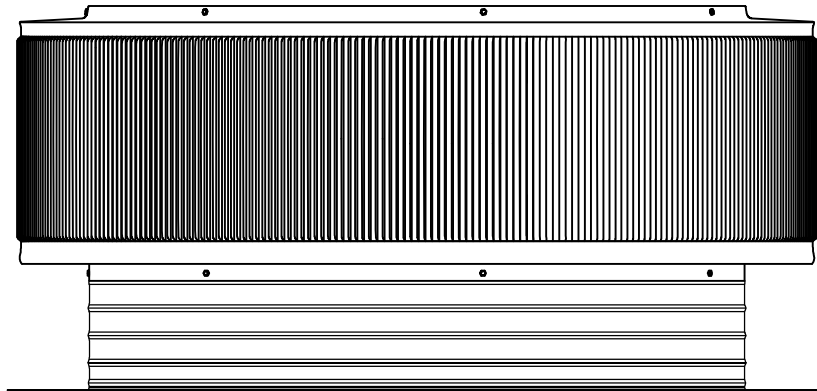

Aura Vent: Model AV-24-C4

24" Diameter with 4" Collar and Square Flange

- All Aluminum construction will never rust
- Exhausts air like a turbine with no moving parts
- No snow or rain infiltration
- Low profile- does not need to be removed for high winds
- Tested to 200 mph