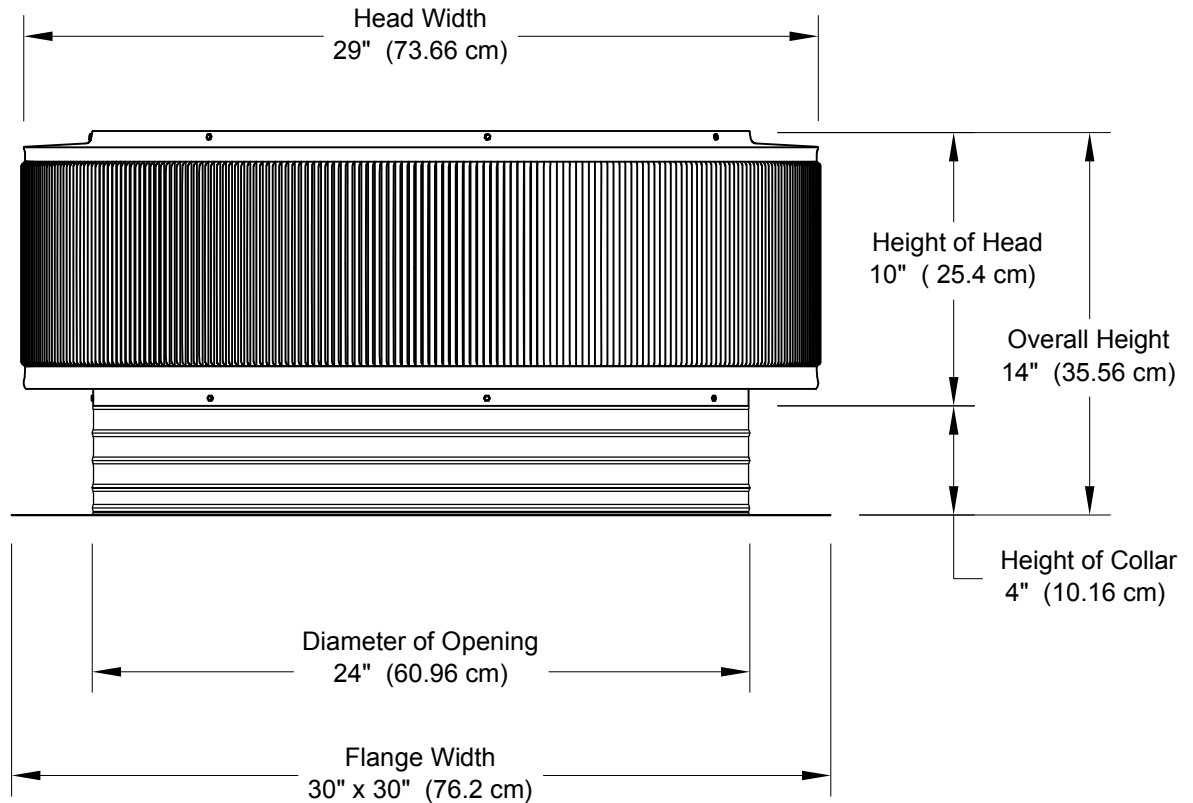

Aura Vent: Model AV-24-C4

24" Diameter with 4" Collar and Square Flange

- All Aluminum construction will never rust
- Exhausts air like a turbine with no moving parts
- No snow or rain infiltration
- Low profile- does not need to be removed for high winds
- Tested to 200 mph

minimum pitch capacity	maximum pitch capacity (std vent)	maximum pitch capacity (modified)	Weight lbs (kg)
0/12	4/12	12/12	15.2 (6.9)

Net Free Area		Application Per Square ft (meters)	
square inches (cm)	square feet (meters)	1/150	1/300
452 (1148)	3.14 (0.96)	941 (289.82)	1,883 (573.94)