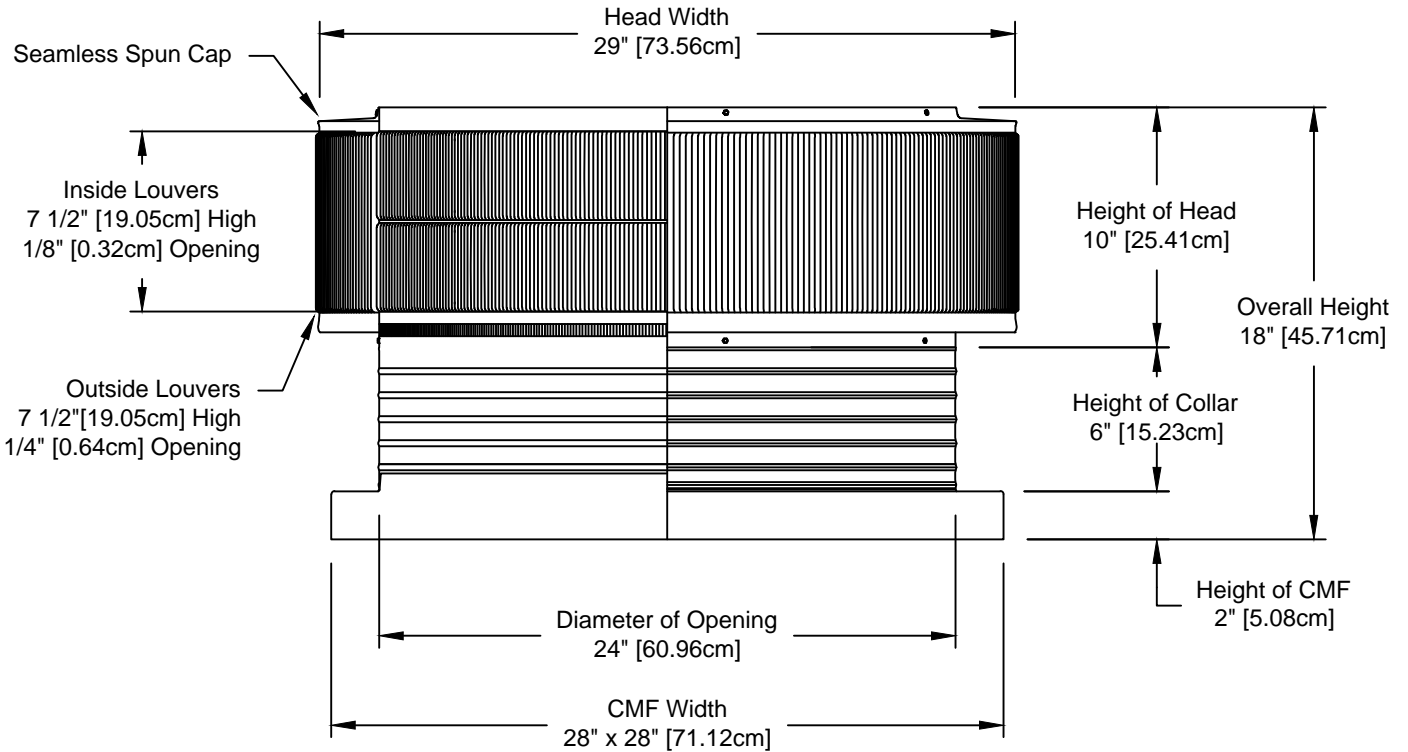

### 24" Diameter with 6" Collar and Curb Mount Flange [CMF]

- All Aluminum construction will never rust
- Exhausts air like a turbine with no moving parts
- No snow or rain infiltration
- low profile- does not need to be removed for high winds
- Tested to 200 mph