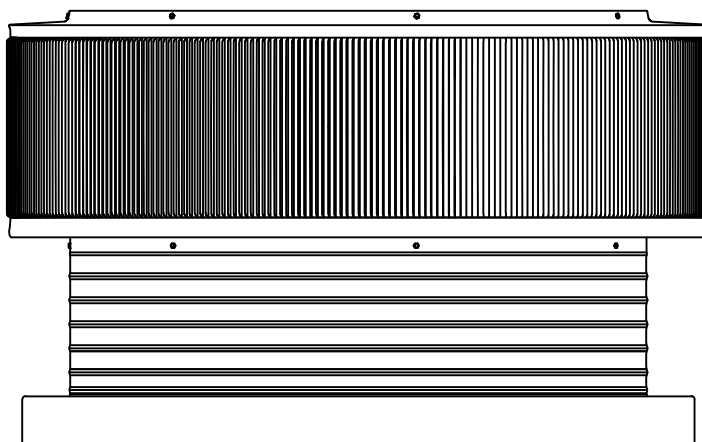

Aura Vent: Model AV-24-C6-CMF

24" Diameter with 6" Collar and Curb Mount Flange [CMF]

- All Aluminum construction will never rust
- Exhausts air like a turbine with no moving parts
- No snow or rain infiltration
- low profile- does not need to be removed for high winds
- Tested to 200 mph