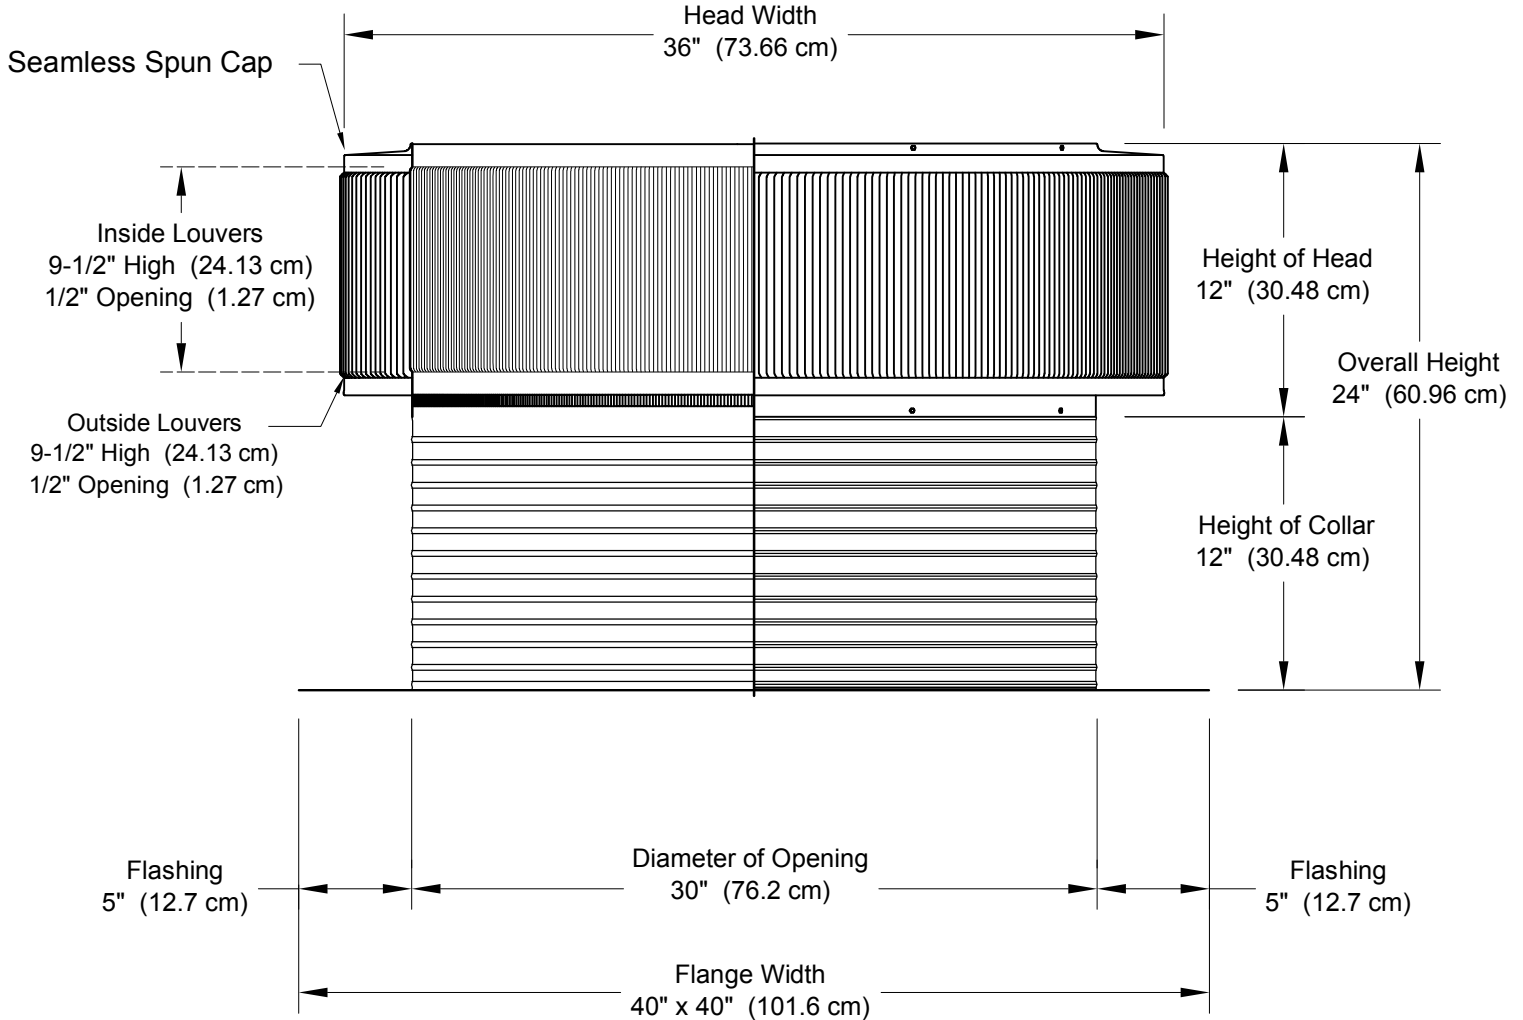

## 30" Diameter with 12" Collar and Square Flange

- All Aluminum construction will never rust
- Exhausts air like a turbine with no moving parts
- No snow or rain infiltration
- Low profile- does not need to be removed for high winds
- Tested to 200 mph