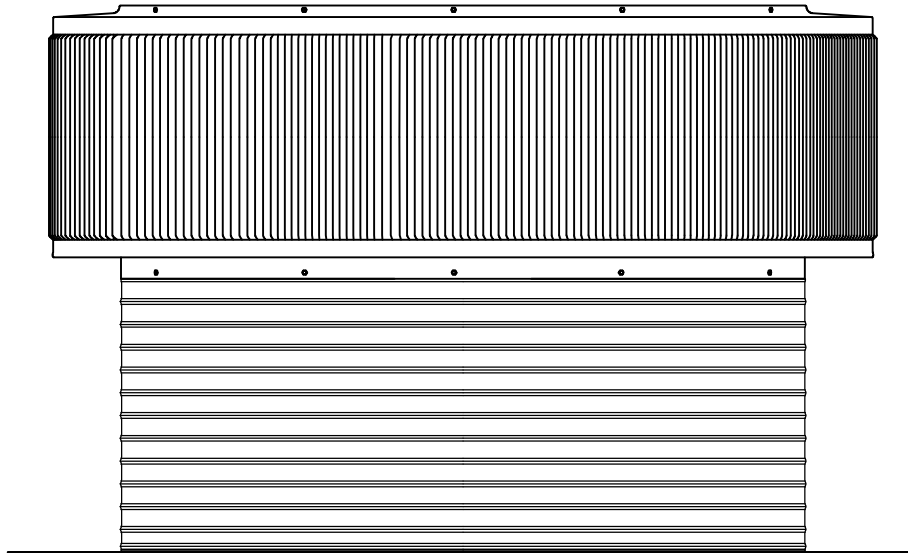

## 30" Diameter with 12" Collar and Square Flange

- All Aluminum construction will never rust
- Exhausts air like a turbine with no moving parts
- No snow or rain infiltration
- Low profile- does not need to be removed for high winds
- Tested to 200 mph