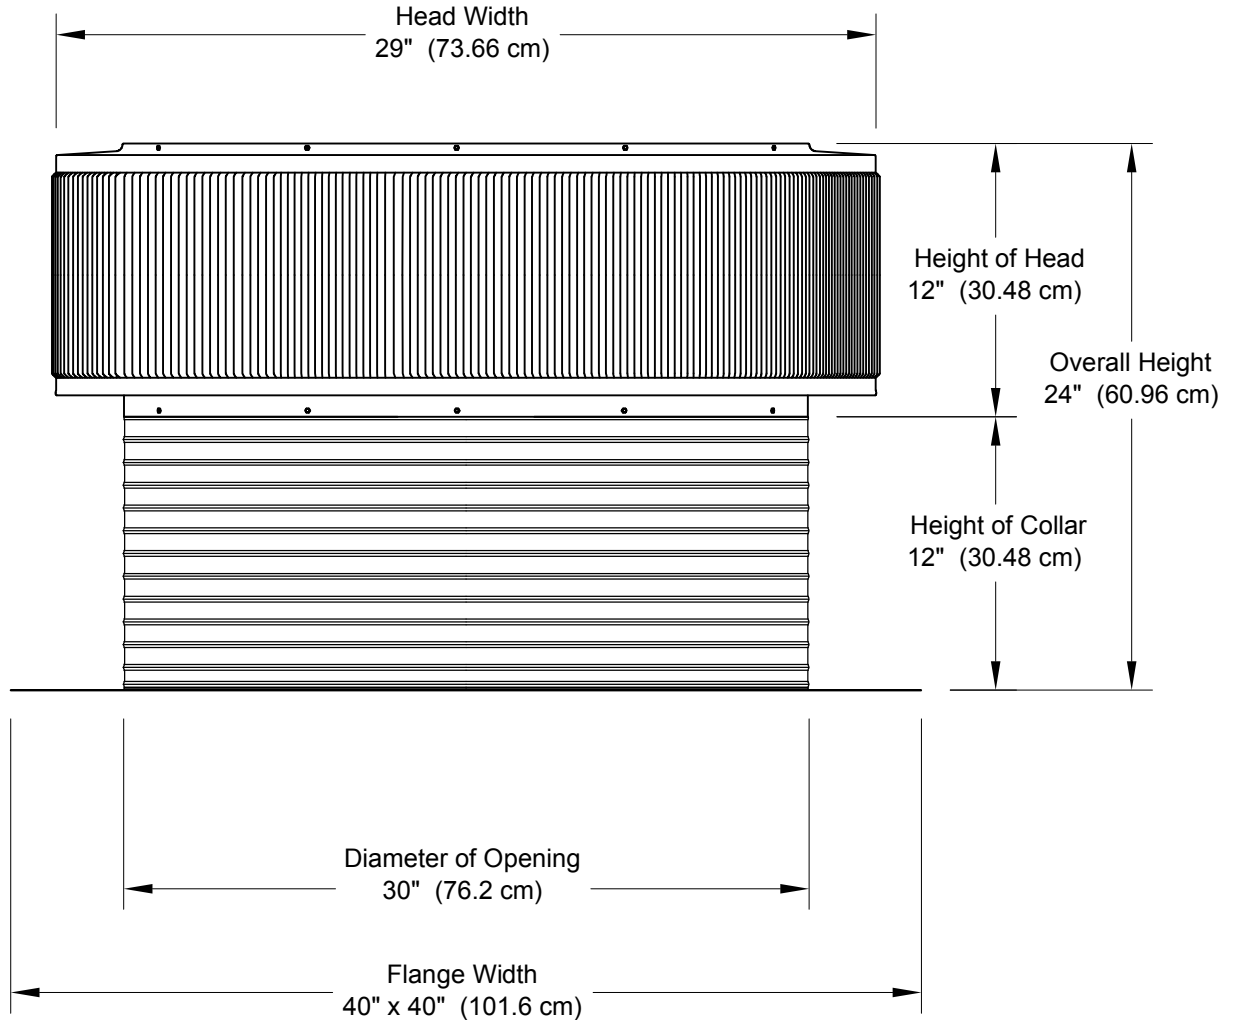

Aura Vent: Model AV-30-C12

30" Diameter with 12" Collar and Square Flange

- All Aluminum construction will never rust
- Exhausts air like a turbine with no moving parts
- No snow or rain infiltration
- Low profile- does not need to be removed for high winds
- Tested to 200 mph

minimum pitch capacity	maximum pitch capacity (std vent)	maximum pitch capacity (modified)	Weight lbs (kg)
0/12	4/12	12/12	

Net Free Area		Application Per Square ft (meters)	
square inches (cm)	square feet (meters)	1/150	1/300
706 (1793)	4.90 (1.49)	1,470 (448.06)	2,941 (896.42)