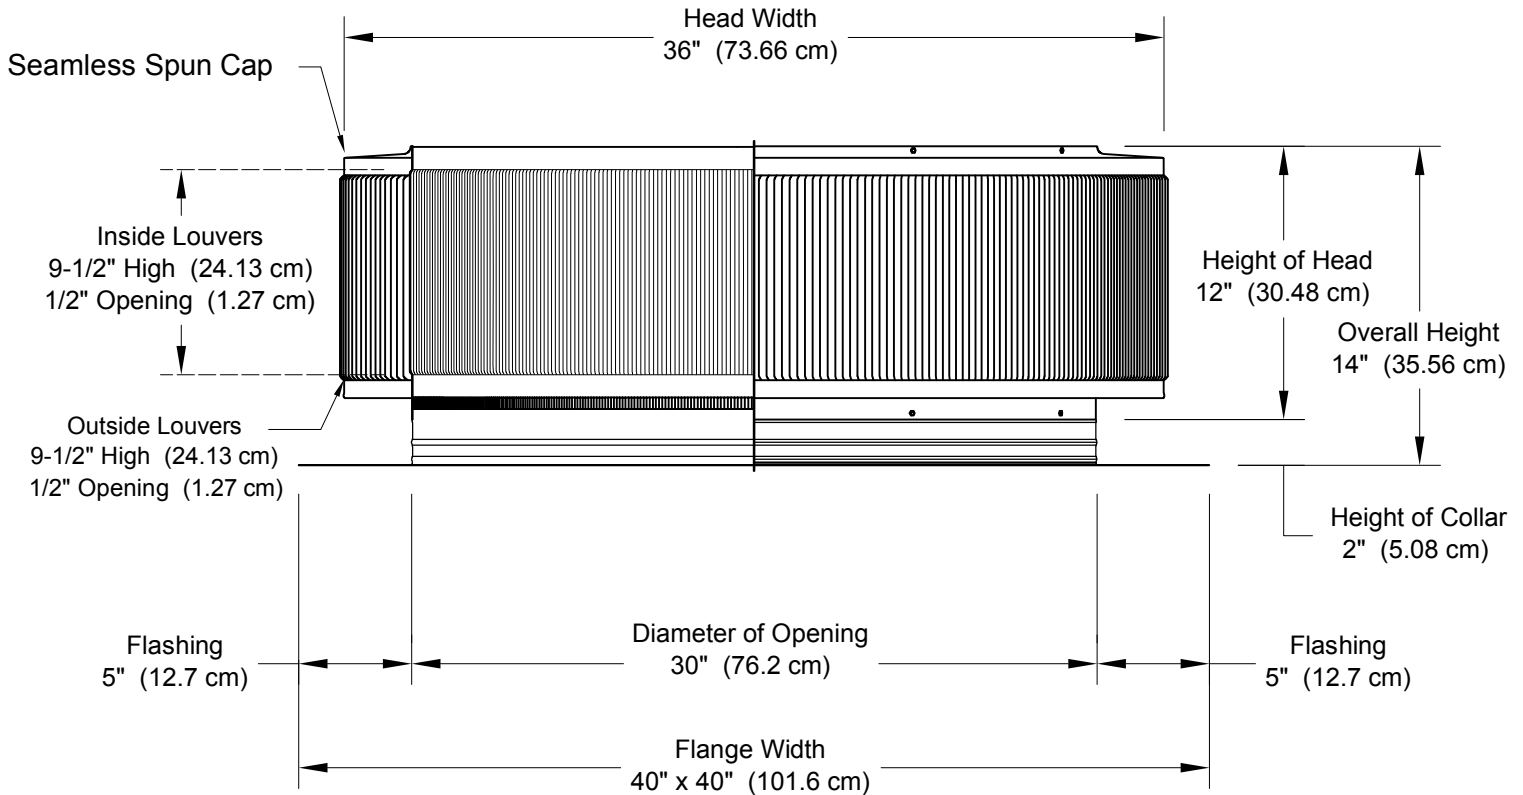

Aura Vent: Model AV-30-C2

30" Diameter with 2" Collar and Square Flange

- All Aluminum construction will never rust
- Exhausts air like a turbine with no moving parts
- No snow or rain infiltration
- Low profile- does not need to be removed for high winds
- Tested to 200 mph

minimum pitch capacity	maximum pitch capacity (std vent)	maximum pitch capacity (modified)	Weight lbs (kg)
3/12	4/12	12/12	

Net Free Area		Application Per Square ft (meters)	
square inches (cm)	square feet (meters)		
706 (1793)	4.90 (1.49)	1,470 (448.06)	2,941 (896.42)