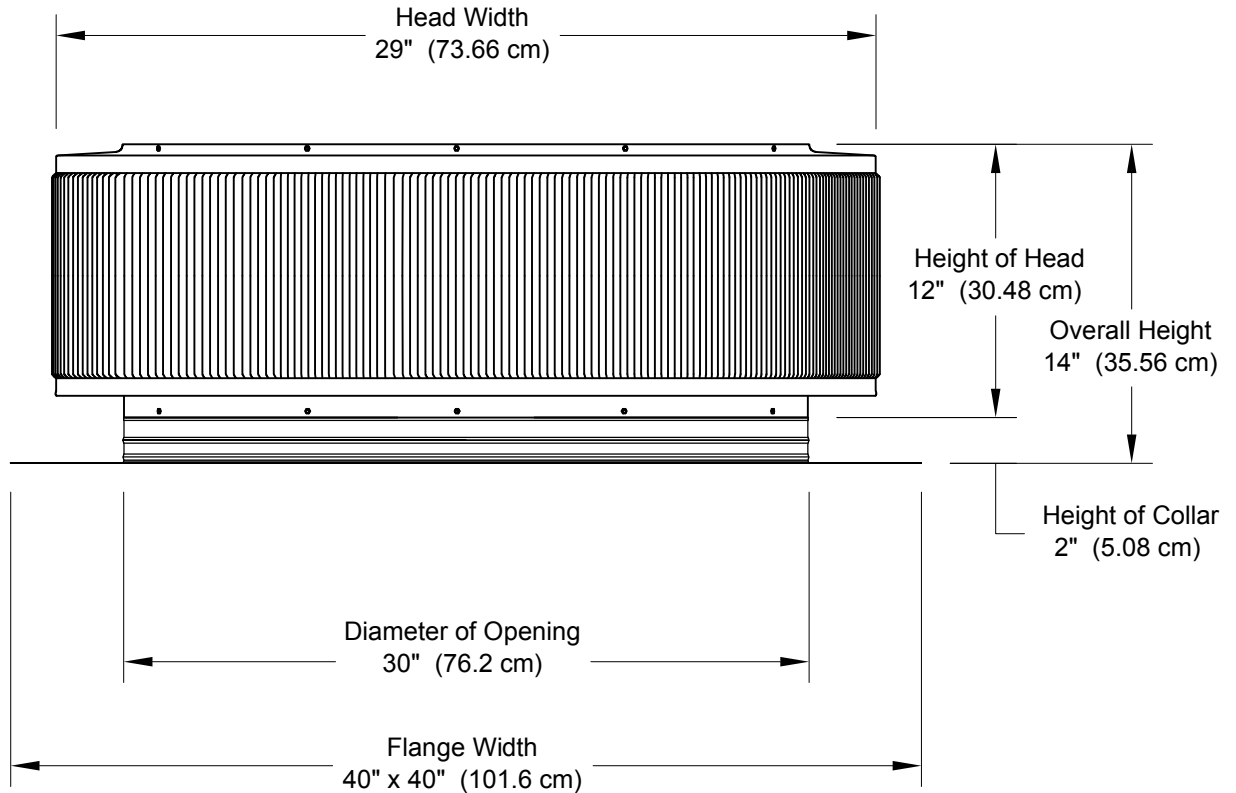

Aura Vent: Model AV-30-C2

30" Diameter with 2" Collar and Square Flange

- All Aluminum construction will never rust
- Exhausts air like a turbine with no moving parts
- No snow or rain infiltration
- Low profile- does not need to be removed for high winds
- Tested to 200 mph

minimum pitch capacity	maximum pitch capacity (std vent)	maximum pitch capacity (modified)	Weight lbs (kg)
3/12	4/12	12/12	

Net Free Area		Application Per Square ft (meters)	
square inches (cm)	square feet (meters)	1/150	1/300
706 (1793)	4.90 (1.49)	1,470 (448.06)	2,941 (896.42)