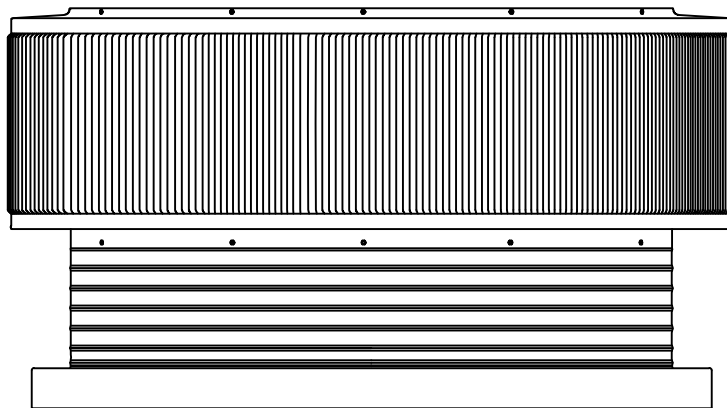

Aura Vent: Model AV-30-C6-CMF

30" Diameter with 6" Collar and Curb Mount Flange [CMF]

- All Aluminum construction will never rust
- Exhausts air like a turbine with no moving parts
- No snow or rain infiltration
- low profile- does not need to be removed for high winds
- Tested to 200 mph

Net free area		Application per. sq. ft. [meters]	
square inches [cm]	square foot [meters]	1/150	1/300
706 [1793]	4.90 [1.49]	1,470 [448.06]	2,941 [896.42]

Active Ventilation Products, Inc.

311 First Street, Newburgh, NY 12550-4857